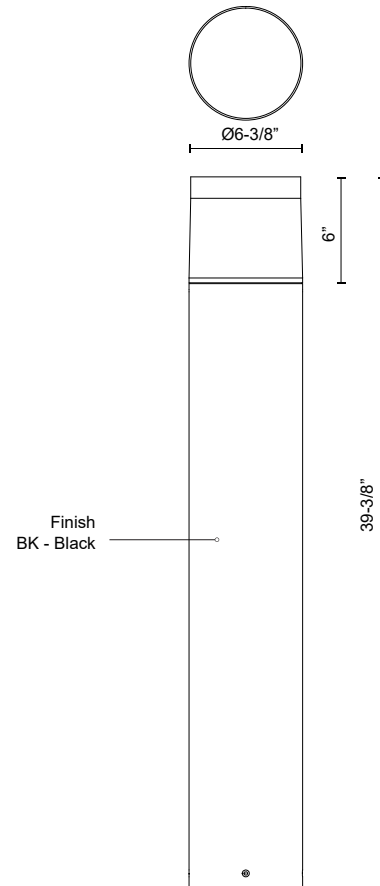

HANOVER EB49740

BOLLARDS

PROJECT

EB49740-BK
Black

SPECIFICATION DETAILS

* For custom options, consult factory for details.

Fixture Dimensions	D6-3/8" x H39-3/8"
Light Source	LED with DC Driver
Wattage	24W
Total Lumens	2500lm
Delivered Lumens	1600lm*
Voltage	120-277V
Color Temperature	3000K
CRI (Ra)	80CRI
Optional Color Temps	2700K - 5000K Available, Minimum Order Quantities Apply
LED Rated Life	50,000 hours
Dimming	100% - 10%, TRIAC or ELV Dimmer (Not Included)
Diffuser Details	Frosted PC inside + Clear PC outside
Location	Wet
Warranty	5 Years
Illumination Direction	Down

DESCRIPTION

Architecturally designed high-power LED exterior bollard fixture. This die-cast aluminum cylinder offers a unique pyramid-shaped diffuser wrapped in clear glass. Lighting is omni directional that is cast out and down. Available in three base sizes and interchangeable head options.