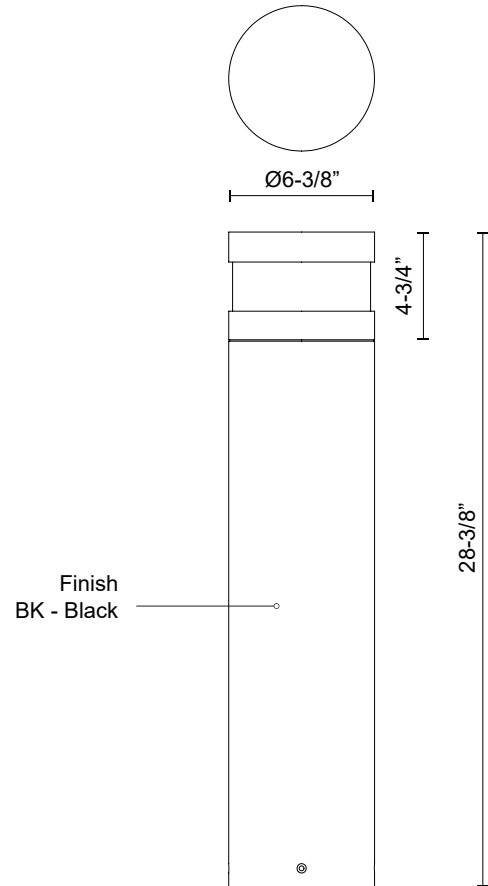

WINDERMERE EB48528

BOLLARDS

PROJECT

EB48528-BK
Black

SPECIFICATION DETAILS

* For custom options, consult factory for details.

Fixture Dimensions	D6-3/8" x H28-3/8"
Light Source	LED with DC Driver
Wattage	24W
Total Lumens	2500lm
Delivered Lumens	800lm*
Voltage	120-277V
Color Temperature	3000K
CRI (Ra)	80CRI
Optional Color Temps	2700K - 5000K Available, Minimum Order Quantities Apply
LED Rated Life	50,000 hours
Dimming	100% - 10%, TRIAC or ELV Dimmer (Not Included)
Diffuser Details	Clear PC
Location	Wet
Warranty	5 Years
Illumination Direction	Down

DESCRIPTION

Architecturally designed high-power LED exterior bollard fixture. This die-cast aluminum cylinder with a frosted polycarbonate diffuser delivers diffused omni directional light with a sleek powder-coated finish