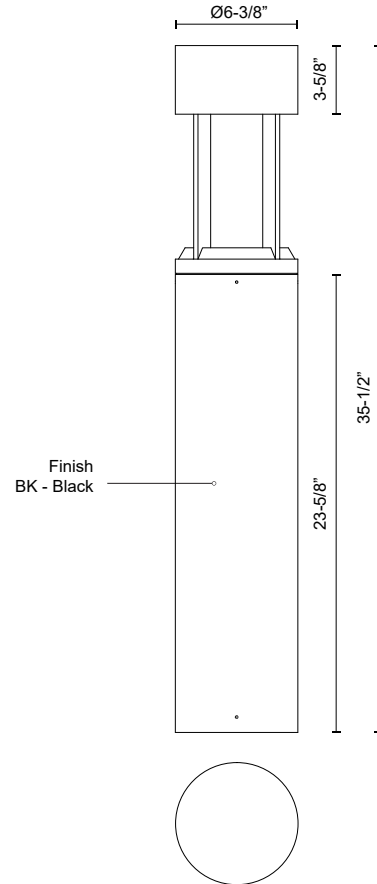

**NOVATO
EB40936**

BOLLARDS

PROJECT

EB40936-BK
Black

SPECIFICATION DETAILS

* For custom options, consult factory for details.

Fixture Dimensions	D6-3/8" x H35-1/2"
Light Source	LED with DC Driver
Wattage	24W
Total Lumens	2500lm
Delivered Lumens	1150lm*
Voltage	120-277V
Color Temperature	3000K
CRI (Ra)	80CRI
Optional Color Temps	2700K - 5000K Available, Minimum Order Quantities Apply
LED Rated Life	50,000 hours
Dimming	100% - 10%, TRIAC or ELV Dimmer (Not Included)
Location	Wet
Warranty	5 Years
Illumination Direction	Down

DESCRIPTION

Architecturally designed high-power LED exterior bollard fixture. This die-cast aluminum cylinder with a powder-coated finish features a high top with a radiant downlight to illuminate walkways and paths effectively.