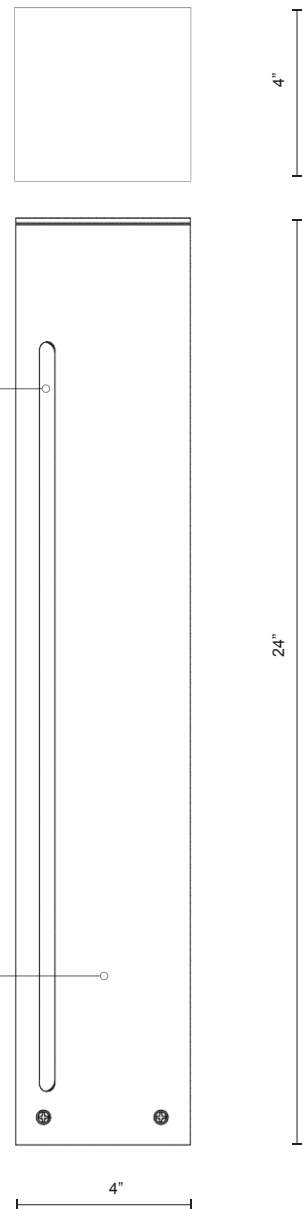

EB2824

SPECIFICATION SHEET

PROJECT	
DATE	TYPE

High power exterior rated bollards for safety and architectural illumination

- Wet location listed
- Die-cast aluminum housing with powder coat finishes
- Dimmable with ELV dimmer (Not included)
- 120V

Color Temp 3000K
 CRI (Ra) >80
 Dimming 100% - 10%
 Rated Life 50,000 hours

Voltage	Watt	LED Lumens	Delivered Lumens	Finish(es)
120V	13W	1000	350*	BK / BN / WH

*Subject to testing confirmation

EB2824-WH

Matte White Acrylic Diffuser

Powder Coat Finish
 BK - Black
 BN - Brushed Nickel
 WH - White

EB2824-BK

EB2824-BN

EB2824-WH