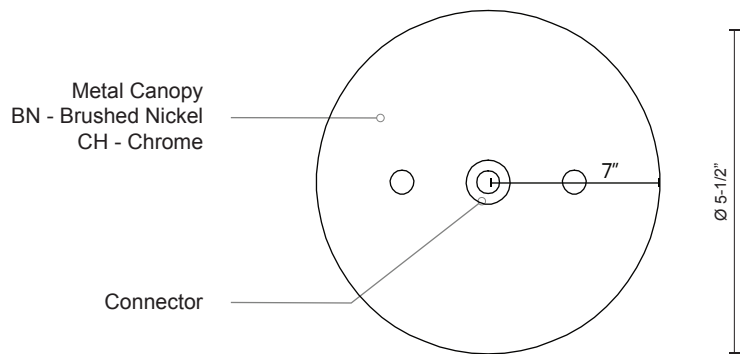

CNP9001

SPECIFICATION SHEET

Description:

Single light round canopy.
1 X 50W MAX

Metal Finish(es):

BN - Brushed Nickel   CH - Chrome

Voltage:

Low Voltage 12V
with electronic transformer

PROJECT:	
DATE:	TYPE: