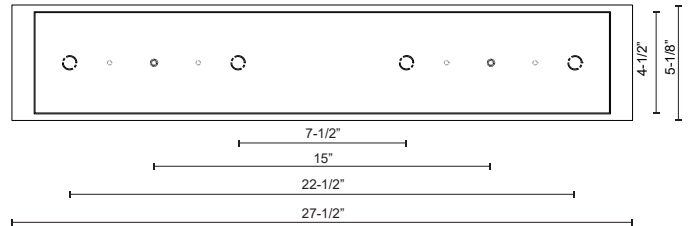

CNP04AC
PENDANTS

PROJECT

DESCRIPTION

Canopy system that allows you to combine selected line voltage pendants together on one canopy. Available in five finishes.

CNP04AC-BN
Brushed Nickel

CNP04AC-CH
Chrome

CNP04AC-BK
Black

CNP04AC-BC
Black Chrome

CNP04AC-VB
Vintage Brass

CNP04AC-WH
White

SPECIFICATION DETAILS

* For custom options, consult factory for details.

Fixture Dimensions	L27-1/2" x W5-1/8" x H1"
Location	Dry
Warranty	5 Years