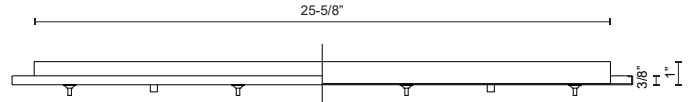

CNP04AC-BC
Black Chrome

CNP04AC-VB
Vintage Brass

CNP04AC-WH
White

SPECIFICATION DETAILS

* For custom options, consult factory for details.

Fixture Dimensions	L27-1/2" x W5-1/8" x H1"
Location	Dry
Warranty	5 Years