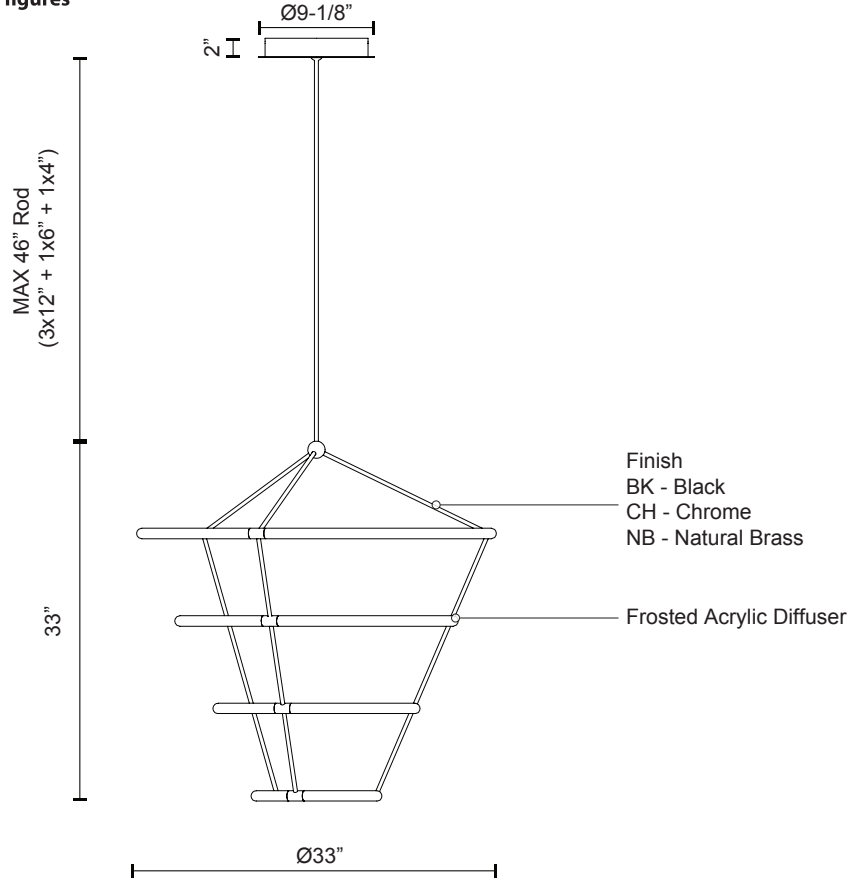

CH99433

Specification Sheet

Chandelier

CH - Chrome

BK - Black

NB - Natural Brass

PROJECT					
DATE				TYPE	
Voltage	Watt	LED Lumens	Delivered Lumens	Finish(es)	Color Temp 3000K
120V	77W	6550lm*	4235lm*	BK - Black	CRI (Ra) >90
120V	77W	6550lm*	4235lm*	CH - Chrome	Dimming 100%-10%
120V	77W	6550lm*	4235lm*	NB - Natural Brass	Rated Life 50,000 hours

*Preliminary figures

Product Descriptions

Multi-tiered extruded aluminum frame with rigid frosted acrylic diffuser.

Product Details

High system efficacy. Low total life cycle cost. ETL Listed. 5-years warranty.

Canopy Dimensions:
D9-1/8" x H2"

Comments: