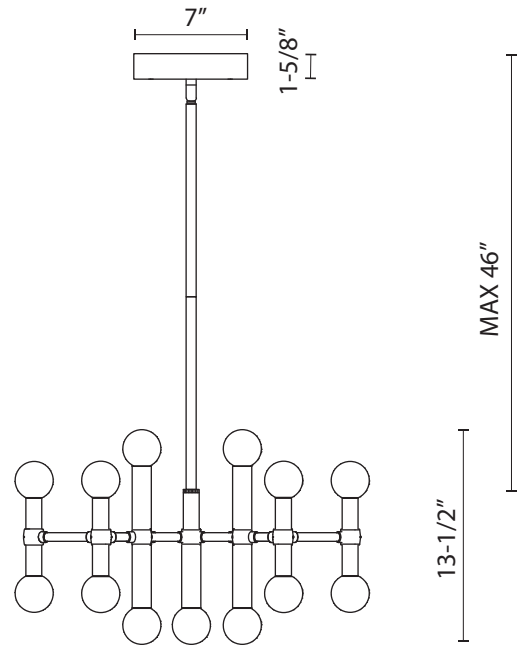

CH96121

Specification Sheet

Chandelier

BL - Black Plating

PN - Polished Nickel

VB - Vintage Brass

Product Descriptions

Cast aluminum cylindrical structure
Spherical opal glass diffusers
Plated finish.

Up and down light.

Max. stem length of 46".

Dimmable with ELV or TRIAC dimmer (not included)

Custom options available.

PROJECT					
DATE				TYPE	
Voltage	Watt	LED Lumens	Delivered Lumens	Finish(es)	
120V	63W*	5650lm*	4489lm*	BL - Black Plating	
120V	63W*	5650lm*	4489lm*	PN - Polished Nickel	
120V	63W*	5650lm*	4489lm*	VB - Vintage Brass	
				Color Temp	3000K
				CRI(Ra)	>90
				Dimming	100%-10%
				Rated Life	50,000 hours

*Preliminary figures

Canopy dimensions:
D: 7"; H: 1-5/8"

Comments: