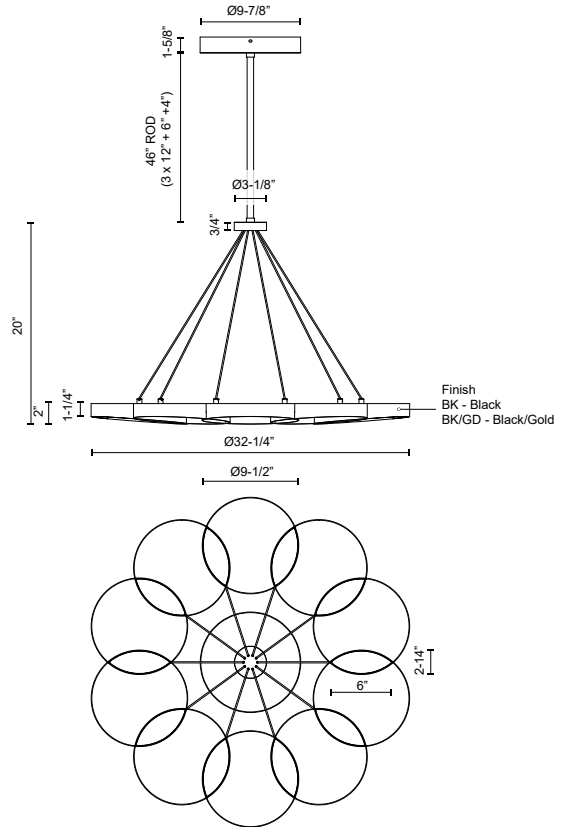

**MAESTRO
CH90833
CHANDELIERS**

PROJECT

SPECIFICATION DETAILS

* For custom options, consult factory for details.

Fixture Dimensions	D32-1/4" x H20"
Light Source	LED with DC Driver
Wattage	81W
Total Lumens	6375lm
Delivered Lumens	BK/GD - 3485lm
Voltage	120V
Color Temperature	3000K
CRI (Ra)	90CRI
Optional Color Temps	2700K - 5000K Available, Minimum Order Quantities Apply
LED Rated Life	50,000 hours
Dimming	100% - 10%, TRIAC or ELV Dimmer (Not Included)
Diffuser Details	Frosted PC Diffuser
Rod Length	46" Max (3x12" + 1x6" + 1x4")
Wire Length	60"
Wire Type	Color Matching Coaxial Wire
Minimum Hang Height	28"
Ceiling Adaptor	No
Location	Dry
Warranty	5 Years
Illumination Direction	Downlight
Canopy Dimensions	D9-7/8" x H1-5/8"

DESCRIPTION

The Maestro Collection directs light and geometry in new and innovative ways. Metal rings twirl and synchronize harmoniously to create jewel-like illumination where the rings meet. Every angle of the Maestro collection is a new surprise as you stand profile, below, or above. Soft, fluid curves meet solid modern geometry in this standing-ovation worthy collection.

KUZCO

19054 28TH AVENUE
SURREY - BC V3Z 6M3
CANADA

WWW.KUZCOLIGHTING.COM

COMMENT