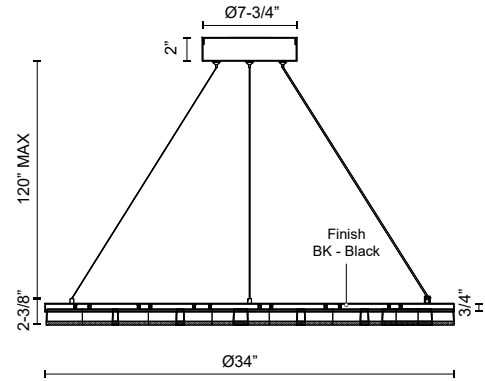

SPECIFICATION DETAILS

* For custom options, consult factory for details.

Fixture Dimensions	D34" x H2-3/8"
Light Source	LED with DC Driver
Wattage	126W
Total Lumens	9180lm
Delivered Lumens	7360lm*
Voltage	120V
Color Temperature	3000K
CRI (Ra)	90CRI
Optional Color Temps	2700K - 5000K Available, Minimum Order Quantities Apply
LED Rated Life	50,000 hours
Dimming	100% - 10%, TRIAC or ELV Dimmer (Not Included)
Diffuser Details	Frosted PC Diffuser
Adjustable	Yes
Wire Length	120" Max
Wire Type	Black Coaxial Wire
Minimum Hang Height	30"
Location	Dry
Warranty	5 Years
Canopy Dimensions	D7-3/4" x H2"
Finish Option(s)	Black