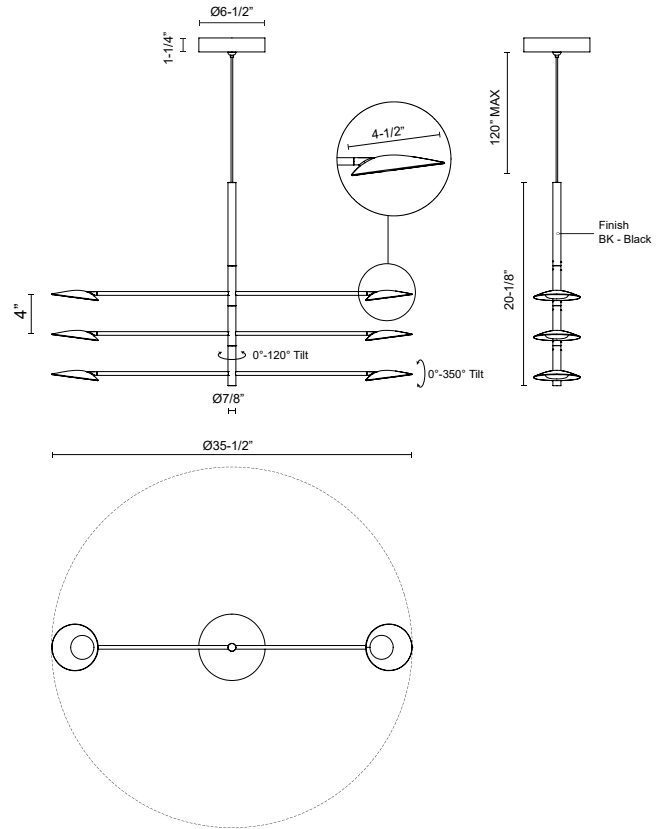

ROTAIRE
CH90136
CHANDELIERS

PROJECT

DESCRIPTION

Influenced by natural forms of flora, the Rotaire collection is a culmination of minimalist sensibilities and natural inspirations. Designed to mimic the form and flow of flowers and vines, the strong stems of this collection create the perfect frame for the illumination from each "leaf". The Rotaire is sure to bloom in both small and large spaces alike.

SPECIFICATION DETAILS

* For custom options, consult factory for details.

Fixture Dimensions	D35-1/2" x H20-1/8"
Light Source	LED with DC Driver
Wattage	40W
Total Lumens	3060lm
Delivered Lumens	2760lm*
Voltage	120V
Color Temperature	3000K
CRI (Ra)	90CRI
Optional Color Temps	2700K - 5000K Available, Minimum Order Quantities Apply
LED Rated Life	50,000 hours
Dimming	100% - 10%, TRIAC or ELV Dimmer (Not Included)
Diffuser Details	Frosted acrylic diffuser
Shade Details	Cast Aluminum Shade
Adjustable	Yes
Wire Length	120" Max
Wire Type	Black Coaxial Wire
Minimum Hang Height	24"
Location	Dry
Warranty	5 Years
CEC Title 24 JA8	Yes, JA8-19
Canopy Dimensions	D6-1/2" x H1-1/4"
Finish Option(s)	Black