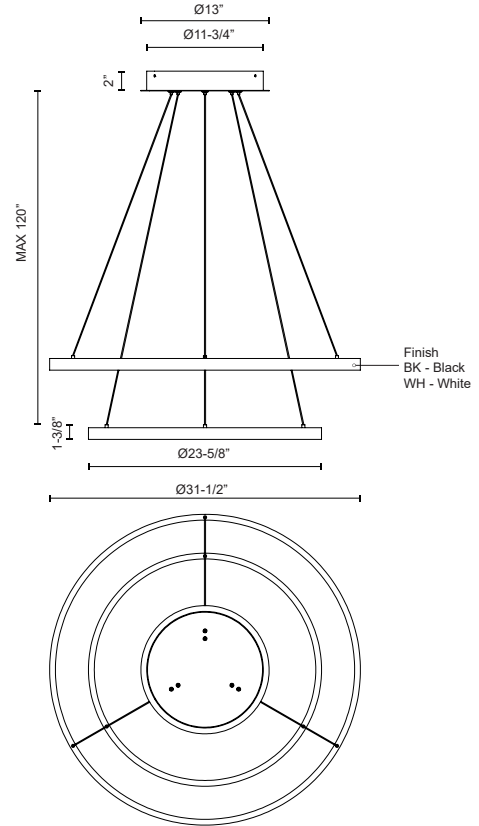

CH87232-BK  
Black

CH87232-WH  
White

**SPECIFICATION DETAILS**

\* For custom options, consult factory for details.

<b>Fixture Dimensions</b>	D31-1/2" x H1-3/8"
<b>Light Source</b>	LED with DC Driver
<b>Wattage</b>	116W
<b>Total Lumens</b>	8380lm
<b>Delivered Lumens</b>	BK-3420lm*; WH-4600lm*;
<b>Voltage</b>	120V
<b>Color Temperature</b>	3000K
<b>CRI (Ra)</b>	90CRI
<b>Optional Color Temps</b>	2700K - 5000K Available, Minimum Order Quantities Apply
<b>LED Rated Life</b>	50,000 hours
<b>Dimming</b>	100% - 10%, TRIAC or ELV Dimmer (Not Included)
<b>Diffuser Details</b>	Frosted Silicone Diffuser
<b>Adjustable</b>	Yes
<b>Wire Length</b>	120" Max
<b>Wire Type</b>	BK - Black Wire; WH - Clear Wire;
<b>Location</b>	Dry
<b>Warranty</b>	5 Years
<b>Illumination Direction</b>	Downlight
<b>Canopy Dimensions</b>	D13" x H2"

**DESCRIPTION**

Extruded and rolled aluminum with rectangular profile. Flush silicone diffuser. Two tiers. Matte powder-coated finish. Down light

Finish  
BK - Black  
WH - White

**COMMENT**