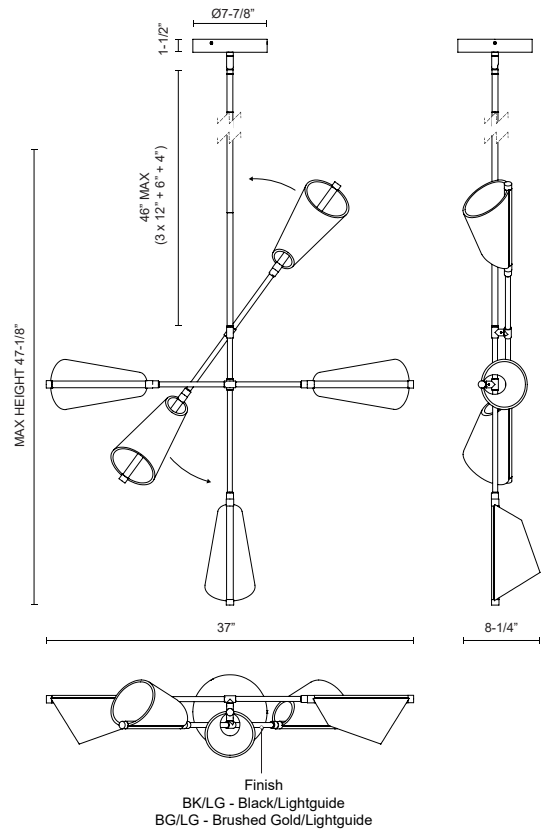

MULBERRY CH62737

JUNE 2022 PRODUCTS

PROJECT

SPECIFICATION DETAILS

* For custom options, consult factory for details.

Fixture Dimensions	W37" x L37" x H47-1/8"
Light Source	LED with DC Driver
Wattage	67W
Total Lumens	5360lm
Delivered Lumens	BG/LG-2803lm*; BK/LG-3000lm*;
Voltage	120V
Color Temperature	3000K
CRI (Ra)	90CRI
Optional Color Temps	2700K - 5000K Available, Minimum Order Quantities Apply
LED Rated Life	50,000 hours
Dimming	100% - 10%, TRIAC or ELV Dimmer (Not Included)
Diffuser Details	Acrylic diffuser
Shade Details	Clear Acrylic Light Guide Shade
Adjustable	Yes
Rod Length	46" Max (3x12" + 1x6" + 1x4")
Wire Length	72" Max
Minimum Hang Height	38"
Ceiling Adaptor	Yes, Up to 45 Degrees
Location	Dry
Warranty	5 Years
Canopy Dimensions	D7-7/8" x H1-1/2"

DESCRIPTION

Classic shapes take new form in the stunning new Mulberry collection. Minimal, modern forged bodies and striking edge lit shades make up this one-of-a-kind collection. Each shade of the Mulberry is crafted with clear etched acrylic, creating the modern glow seen throughout the pieces of this collection. Available in both Brushed Gold or Matte Black accents.

KUZCO

19054 28TH AVENUE
SURREY - BC V3Z 6M3
CANADA

WWW.KUZCOLIGHTING.COM

COMMENT