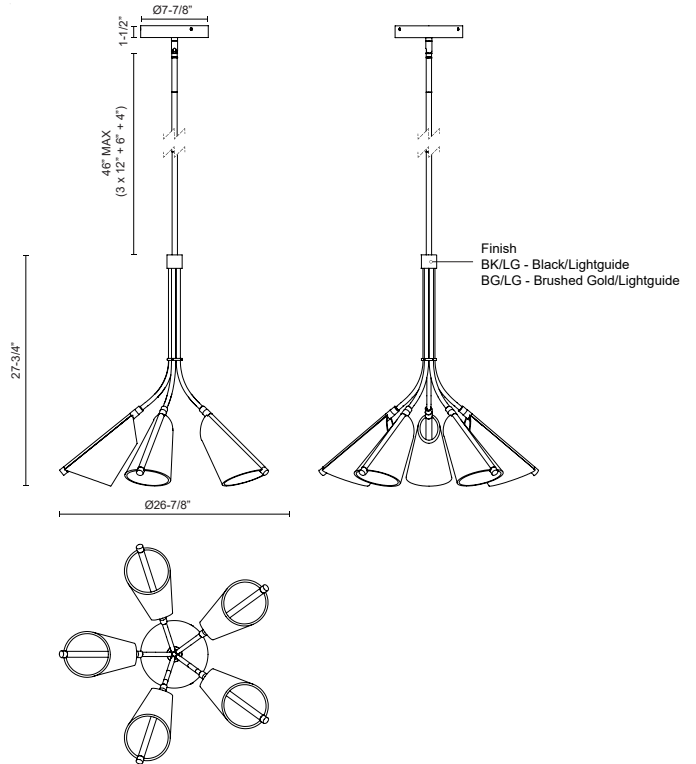

MULBERRY CH62628

JUNE 2022 PRODUCTS

PROJECT

CH62628-BG/LG
Brushed Gold/Light
Guide

CH62628-BK/LG
Black/Light Guide

SPECIFICATION DETAILS

* For custom options, consult factory for details.

Fixture Dimensions	D26-7/8" x H27-3/4"
Light Source	LED with DC Driver
Wattage	67W
Total Lumens	5360lm
Delivered Lumens	BG/LG-2803lm*; BK/LG-3000lm*;
Voltage	120V
Color Temperature	3000K
CRI (Ra)	90CRI
Optional Color Temps	2700K - 5000K Available, Minimum Order Quantities Apply
LED Rated Life	50,000 hours
Dimming	100% - 10%, TRIAC or ELV Dimmer (Not Included)
Diffuser Details	Acrylic diffuser
Shade Details	Clear Acrylic Light Guide Shade
Adjustable	Yes
Rod Length	46" Max (3x12" + 1x6" + 1x4")
Wire Length	72" Max
Minimum Hang Height	36"
Ceiling Adaptor	Yes, Up to 45 Degrees
Location	Dry
Warranty	5 Years
Canopy Dimensions	D7-7/8" x H1-1/2"

DESCRIPTION

Classic shapes take new form in the stunning new Mulberry collection. Minimal, modern forged bodies and striking edge lit shades make up this one-of-a-kind collection. Each shade of the Mulberry is crafted with clear etched acrylic, creating the modern glow seen throughout the pieces of this collection. Available in both Brushed Gold or Matte Black accents.