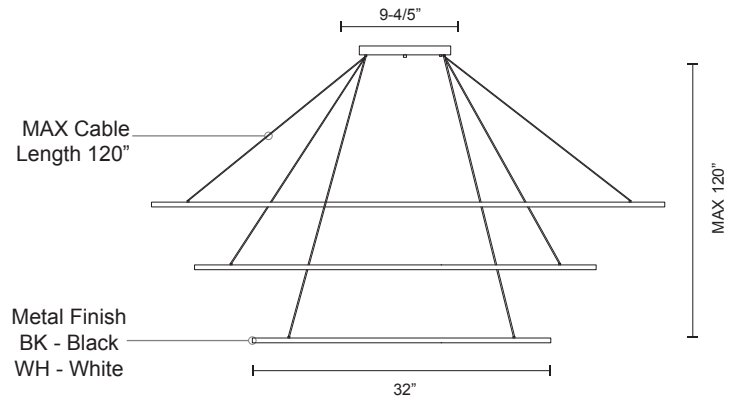

CH62255

SPECIFICATION SHEET

PROJECT		
DATE		TYPE

Sophisticated LED technology meets chandelier with modern design

- Braided coax low voltage wire
- Powder coated extruded aluminum with polymeric diffuser
- Powder coated formed steel canopy
- Custom options available

Color Temp 3000K
CRI (Ra) >90
Dimming 100% - 10%
Rated Life 50,000 hours

Voltage	Watt	LED Lumens	Delivered Lumens	Finish(es)
120V	312W*	25800lm*		BK - Black
120V	312W*	25800lm*		WH - White

* Preliminary figures

CH62255-BK