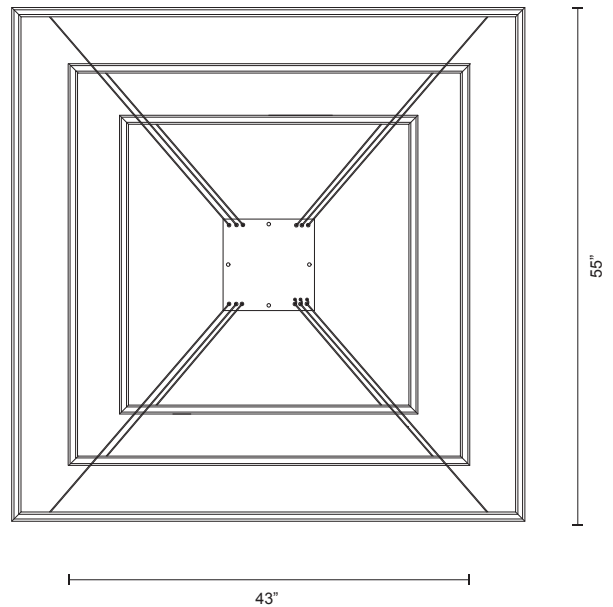

CH62255

SPECIFICATION SHEET

PROJECT		
DATE		TYPE

Sophisticated LED technology meets chandelier with modern design

- Braided coax low voltage wire
- Powder coated extruded aluminum with polymeric diffuser
- Powder coated formed steel canopy
- Custom options available

Color Temp 3000K
CRI (Ra) >90
Dimming 100% - 10%
Rated Life 50,000 hours

Voltage	Watt	LED Lumens	Delivered Lumens	Finish(es)
120V	312W*	25800lm*		BK - Black
120V	312W*	25800lm*		WH - White

* Preliminary figures

CH62255-BK