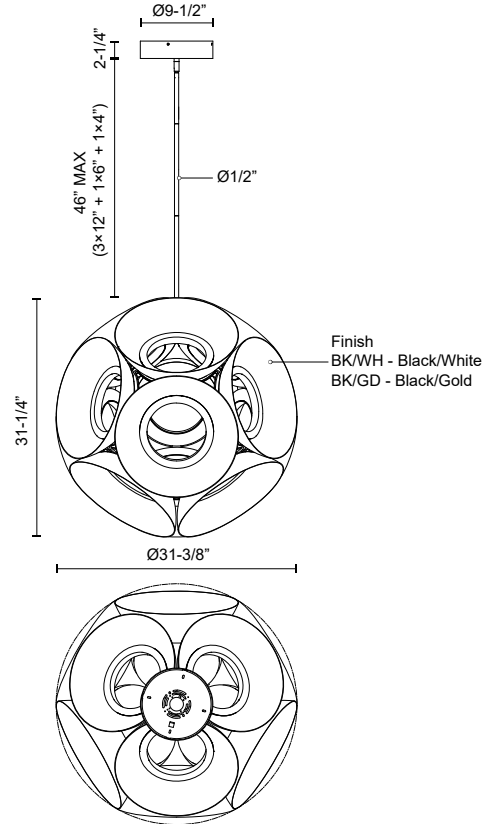

**MAGELLAN
CH51232
CHANDELIERS**

PROJECT

CH51232-BK/WH
Black/White

CH51232-BK/GD
Black/Gold

SPECIFICATION DETAILS

* For custom options, consult factory for details.

Fixture Dimensions	D31-3/8" x H31-1/4"
Light Source	LED with DC Driver
Wattage	130W
Total Lumens	11050lm
Delivered Lumens	BK/WH-4890lm*
Voltage	120V
Color Temperature	3000K
CRI (Ra)	90CRI
Optional Color Temps	2700K - 5000K Available, Minimum Order Quantities Apply
LED Rated Life	50,000 hours
Dimming	100% - 10%, TRIAC or ELV Dimmer (Not Included)
Shade Details	Spun Aluminum Shade
Adjustable	Yes
Rod Length	46" Max (3x12" + 1x6" + 1x4")
Wire Length	60"
Minimum Hang Height	36"
Ceiling Adaptor	Yes, Up to 90 Degrees
Location	Dry
Warranty	5 Years
Canopy Dimensions	D9-1/2" x H2-1/4"

DESCRIPTION

Large-scale statement piece, multiple spun-aluminum shades clad a hollow core. Fine textured dark exterior and white or gold reflector finish

KUZCO

19054 28TH AVENUE
SURREY - BC V3Z 6M3
CANADA