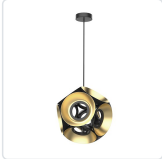

**MAGELLAN
CH51232
CHANDELIERS**

PROJECT

CH51232-BK/WH
Black/White

CH51232-BK/GD
Black/Gold

SPECIFICATION DETAILS

* For custom options, consult factory for details.

Fixture Dimensions	D31-3/8" x H31-1/4"
Light Source	LED with DC Driver
Wattage	130W
Total Lumens	11050lm
Delivered Lumens	BK/WH-4890lm*
Voltage	120V
Color Temperature	3000K
CRI (Ra)	90CRI
Optional Color Temps	2700K - 5000K Available, Minimum Order Quantities Apply
LED Rated Life	50,000 hours
Dimming	100% - 10%, TRIAC or ELV Dimmer (Not Included)
Shade Details	Spun Aluminum Shade
Adjustable	Yes
Rod Length	46" Max (3x12" + 1x6" + 1x4")
Wire Length	60"
Minimum Hang Height	36"
Ceiling Adaptor	Yes, Up to 90 Degrees
Location	Dry
Warranty	5 Years
Canopy Dimensions	D9-1/2" x H2-1/4"

DESCRIPTION

Large-scale statement piece, multiple spun-aluminum shades clad a hollow core. Fine textured dark exterior and white or gold reflector finish

KUZCO

19054 28TH AVENUE
SURREY - BC V3Z 6M3
CANADA