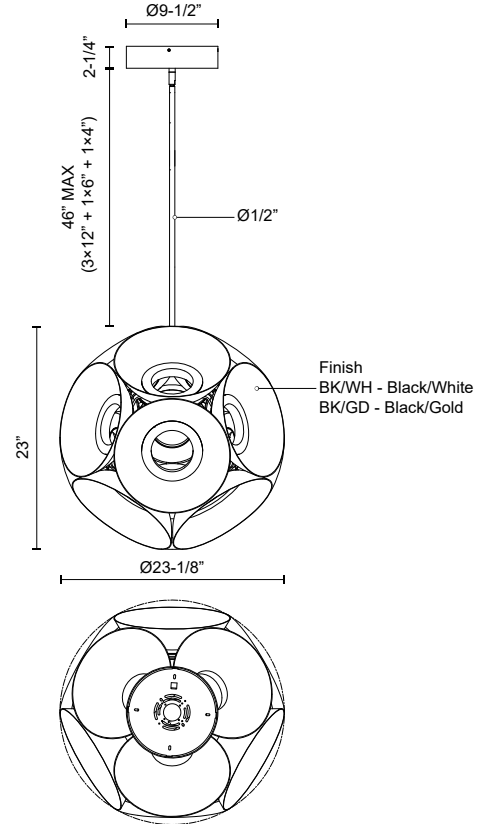

**MAGELLAN  
CH51224  
CHANDELIERS**

PROJECT

CH51224-BK/WH  
Black/White

CH51224-BK/GD  
Black/Gold

**SPECIFICATION DETAILS**

\* For custom options, consult factory for details.

<b>Fixture Dimensions</b>	D23-1/8" x H23"
<b>Light Source</b>	LED with DC Driver
<b>Wattage</b>	95W
<b>Total Lumens</b>	8075lm
<b>Delivered Lumens</b>	BK/WH-2124lm
<b>Voltage</b>	120V
<b>Color Temperature</b>	3000K
<b>CRI (Ra)</b>	90CRI
<b>Optional Color Temps</b>	2700K - 5000K Available, Minimum Order Quantities Apply
<b>LED Rated Life</b>	50,000 hours
<b>Dimming</b>	100% - 10%, TRIAC or ELV Dimmer (Not Included)
<b>Shade Details</b>	Spun Aluminum Shade
<b>Adjustable</b>	Yes
<b>Rod Length</b>	46" Max (3x12" + 1x6" + 1x4")
<b>Wire Length</b>	60"
<b>Minimum Hang Height</b>	28"
<b>Ceiling Adaptor</b>	Yes, Up to 90 Degrees
<b>Location</b>	Dry
<b>Warranty</b>	5 Years
<b>Canopy Dimensions</b>	D9-1/2" x H2-1/4"

**DESCRIPTION**

Large-scale statement piece, multiple spun-aluminum shades clad a hollow core. Fine textured dark exterior and white or gold reflector finish

**KUZCO**

19054 28TH AVENUE  
SURREY - BC V3Z 6M3  
CANADA