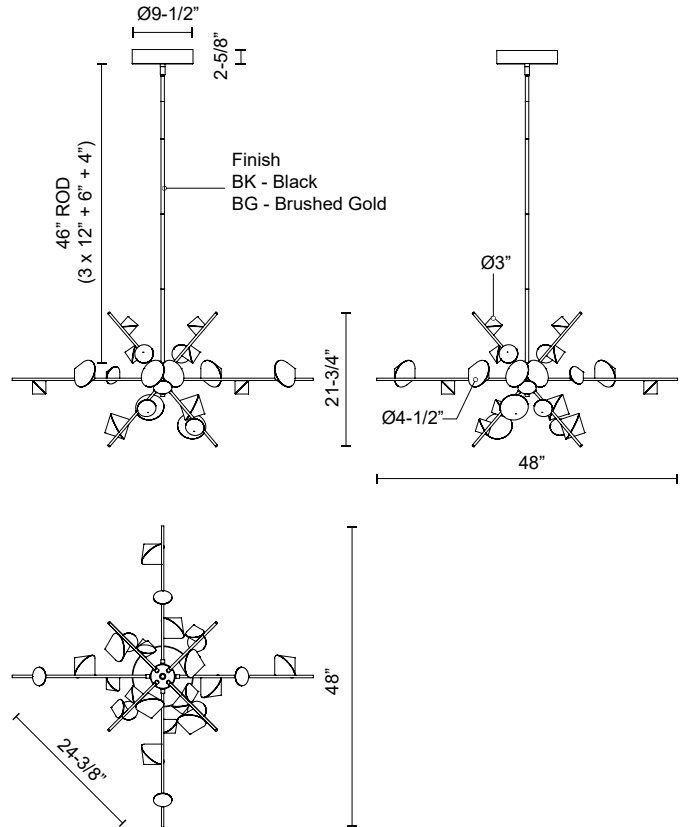

DESCRIPTION

Gemstone shaped illuminations cluster around an architectural rod in a way that is enduring and awe-inspiring. Providing luxe and modern ambient lighting in any space, the Geode Collection is the jewellery of any space.