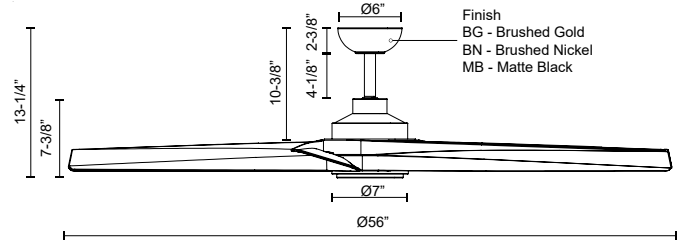

HORIZON CF96956

FANS

PROJECT

CF96956-BN
Brushed Nickel

CF96956-BG
Brushed Gold

CF96956-MB
Matte Black

SPECIFICATION DETAILS

* For custom options, consult factory for details.

Fixture Dimensions	D56" x H13-1/4"
Light Source	LED
Max Wattage	Total 53W Max [20W LED + Max 33W Motor]
Total Lumens	1900lm
Delivered Lumens	1082lm
Voltage	120V
Color Temperature	3000K
CRI (Ra)	90CRI
LED Rated Life	50,000 hours
Dimming	Integrated Dimming with Remote
Diffuser Details	Polymeric Diffuser
Material	Steel & Aluminum Body, ABS Blade
Rod Length	4-1/8" (for different rod length, contact factory)
Wire Length	78" with 32" safety cable
Minimum Hang Height	13"
Ceiling Adaptor	Yes, Up to 25 Degrees
Location	Damp
Illumination Direction	Downlight
Canopy Dimensions	D6" x H2 3/8"
Minimum Distance to Floor	84"
Ceiling to Blade Distance	10-3/8" Minimal
Blade	3 Blades @ 14.5 Degrees Pitch
Control	Remote Control
Fan RPM	6 Speed (Reversible), 50-130rpm
CFM	6500 Max
Airflow Efficiency (CFM/WATT)	815 Max
Estimated Yearly Energy Cost (\$)	6