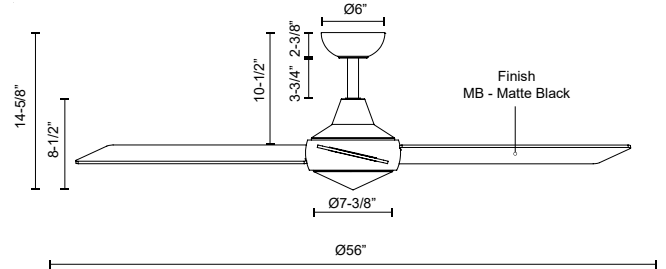

OWENS CF94956

FANS

PROJECT

CF94956-MB
Matte Black

SPECIFICATION DETAILS

* For custom options, consult factory for details.

Fixture Dimensions	D56" x H14 5/8"
Light Source	LED
Max Wattage	Total 53W Max [20W LED + Max 33W Motor]
Total Lumens	1900lm
Delivered Lumens	1308lm
Voltage	120V
Color Temperature	3000K
CRI (Ra)	90CRI
LED Rated Life	50,000 hours
Dimming	Integrated Dimming with Remote
Diffuser Details	Polymeric Diffuser
Material	Steel & Aluminum Body, ABS Blade
Rod Length	3-3/4" (for different rod length, contact factory)
Wire Length	78" with 32" safety cable
Minimum Hang Height	15"
Ceiling Adaptor	Yes, Up to 25 Degrees
Location	Damp
Illumination Direction	Downlight
Canopy Dimensions	D6" x H2 3/8"
Minimum Distance to Floor	84"
Ceiling to Blade Distance	10-1/2" Minimal
Blade	3 Blades @ 13 Degrees Pitch
Control	Remote Control
Fan RPM	6 Speed (Reversible), 50-160rpm
CFM	6500 Max
Airflow Efficiency (CFM/WATT)	723 Max
Estimated Yearly Energy Cost (\$)	6