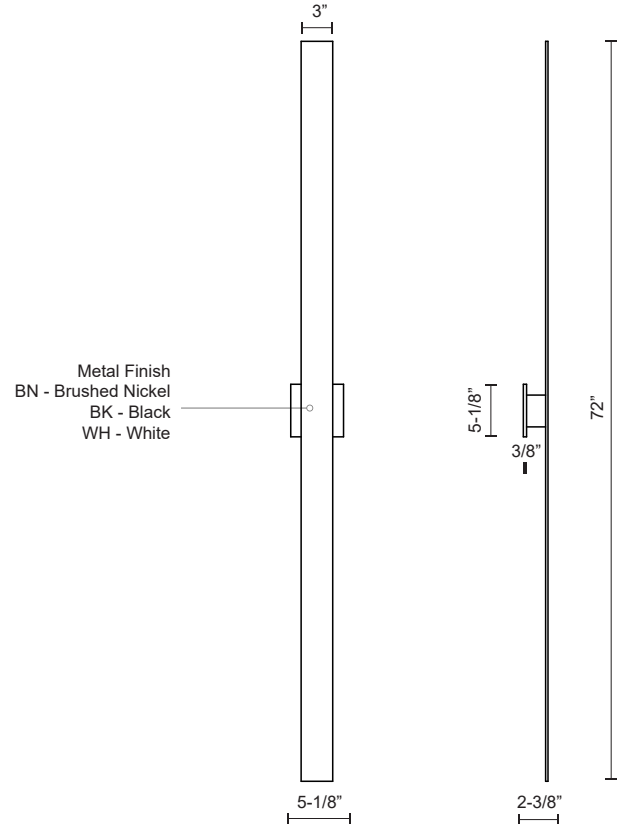

VESTA AT7972

WALL

PROJECT

DESCRIPTION

Timeless simplicity with versatile purpose is offered with this wall sconce that measures 72 inches in length. Vesta mounts horizontally or vertically from a matching aluminum square affixed in the middle of the rectangular beam of formed aluminum. The concealed LEDs illuminate the mounting plane creating pool of light on the wall. Vesta is available in three different finishes: black or white powder coating and brushed nickel.

AT7972-BN
Brushed Nickel

AT7972-BK
Black

AT7972-WH
White

SPECIFICATION DETAILS

* For custom options, consult factory for details.

Fixture Dimensions	W3" x H72" x E2-3/8"
Light Source	AC LED Module
Wattage	97W
Total Lumens	7200lm
Delivered Lumens	WH-5175lm*
Voltage	120V
Color Temperature	3000K
CRI (Ra)	90CRI
Optional Color Temps	2700K - 5000K Available, Minimum Order Quantities Apply
LED Rated Life	50,000 hours
Dimming	100% - 10%, ELV Dimmer (Not Included)
Glass Details	Frosted Glass
ADA Compliant	Yes
Location	Wet
Compliance	ADA
Warranty	5 Years
Illumination Direction	Backlit
Mounting Style	All Orientation; Wall;
Canopy Dimensions	W5-1/8" x H5-1/8" x E3/8"