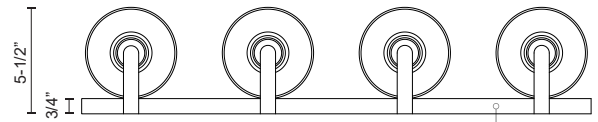

**BRIDGEWATER
70234
VANITY**

PROJECT

DESCRIPTION

Four lamp vanity with white opal cylinder glass with your choice of brushed nickel or chrome metal details.

70234BN
Brushed Nickel

70234CH
Chrome

SPECIFICATION DETAILS

* For custom options, consult factory for details.

Fixture Dimensions	W25-1/4" x H6" x E5-1/2"
Lamp Type	Incandescent, A19, Medium Base
Wattage	4 x 60W
Voltage	120V
Glass Details	Opal Glass
Location	Damp
Bulbs Included	No
Warranty	5 Years