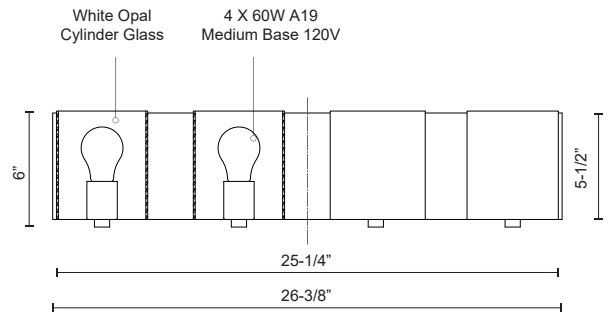

Metal Finish
CH - Chrome
BN - Brushed Nickel