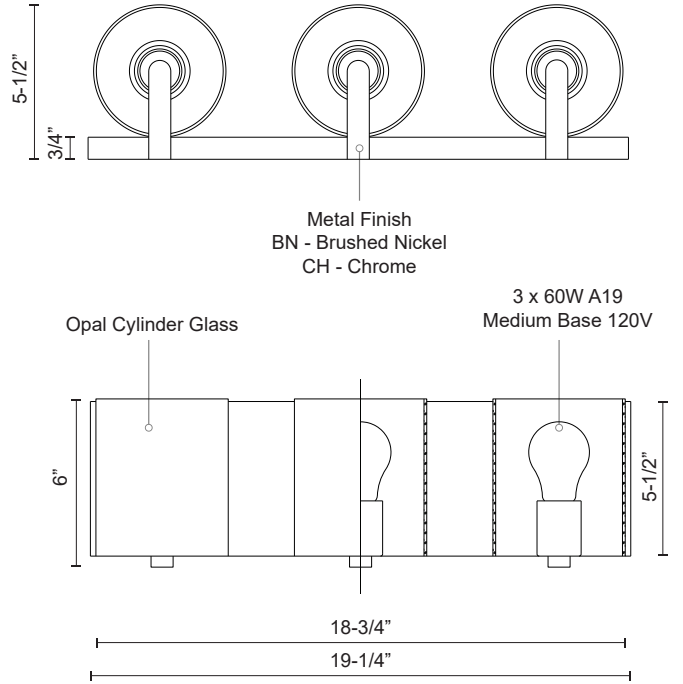

**BRIDGEWATER  
70233  
VANITY**

PROJECT

**DESCRIPTION**

Three lamp vanity with white opal cylinder glass with your choice of brushed nickel or chrome metal details.

70233BN  
Brushed Nickel

70233CH  
Chrome

**SPECIFICATION DETAILS**

\* For custom options, consult factory for details.

<b>Fixture Dimensions</b>	W18-3/4" x H6" x E5-1/2"
<b>Lamp Type</b>	Incandescent, A19, Medium Base
<b>Wattage</b>	3 x 60W
<b>Voltage</b>	120V
<b>Glass Details</b>	Opal Glass
<b>Location</b>	Damp
<b>Bulbs Included</b>	No
<b>Warranty</b>	5 Years
<b>Canopy Dimensions</b>	W19-1/4" x H5-1/2" x E3/4"