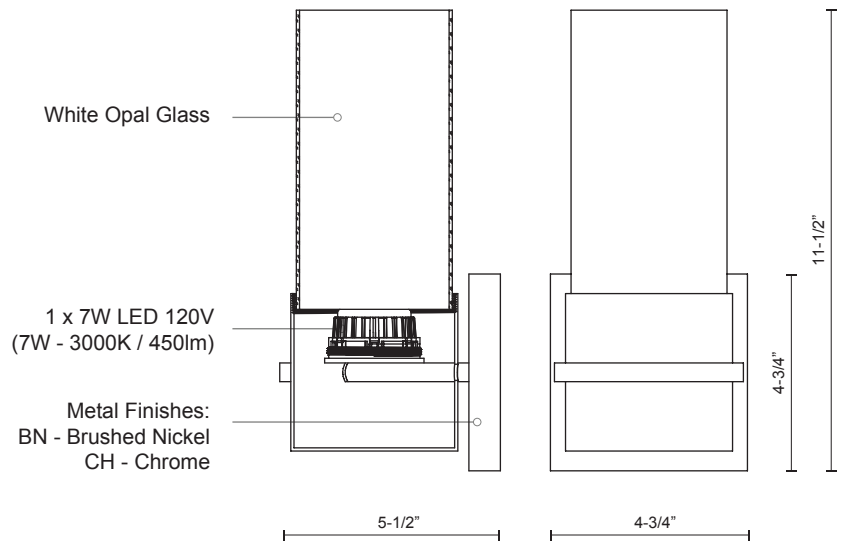

606031-LED

SPECIFICATION SHEET

Description:

Single lamp LED wall sconce with cylinder white opal glass and metal details in your choice of brushed nickel or chrome finish.

Metal Finish(es):

BN - Brushed Nickel CH - Chrome

Glass Colour(s):

White Opal Glass

Lamping:

1 x 7W LED 120V (7W - 3000K / 450lm)

PROJECT:	
DATE:	TYPE:

606031BN-LED

606031CH-LED