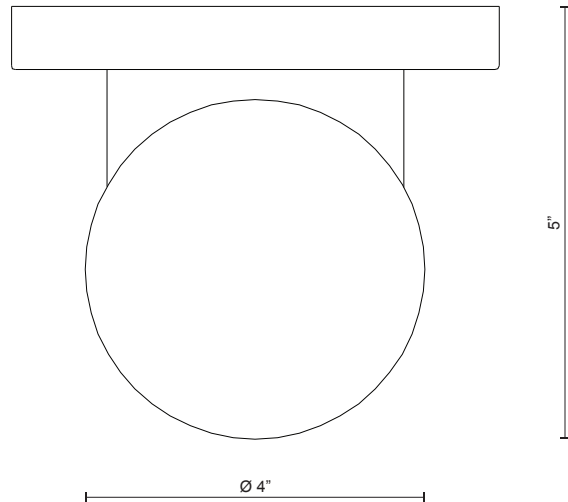

601433-LED

SPECIFICATION SHEET

PROJECT		
DATE		TYPE

Sophisticated LED technology meets indoor ceiling fixture

- Clear acrylic discs
- Brushed Nickel or Chrome details
- Dimmable with ELV dimmer (Not included)
- 120V

Color Temp 3000K
CRI (Ra) >80
Dimming 100% - 10%
Rated Life 50,000 hours

Voltage	Watt	LED Lumens	Delivered Lumens	Finish(es)
120V	16W	1200	600*	CH/BN

*Subject to change with testing confirmation.