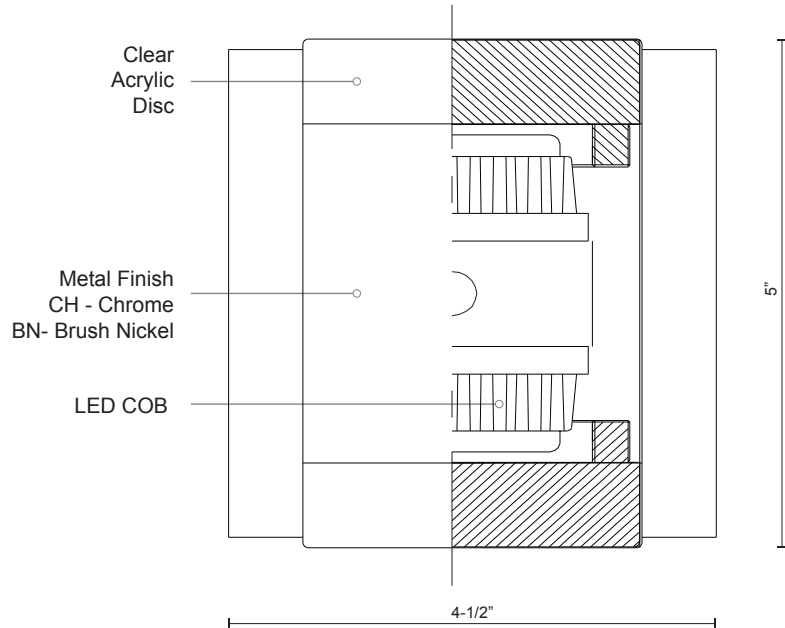

601433-LED

SPECIFICATION SHEET

PROJECT		
DATE		TYPE

Sophisticated LED technology meets indoor ceiling fixture

- Clear acrylic discs
- Brushed Nickel or Chrome details
- Dimmable with ELV dimmer (Not included)
- 120V

Color Temp 3000K
CRI (Ra) >80
Dimming 100% - 10%
Rated Life 50,000 hours

Voltage	Watt	LED Lumens	Delivered Lumens	Finish(es)
120V	16W	1200	600*	CH/BN

*Subject to change with testing confirmation.