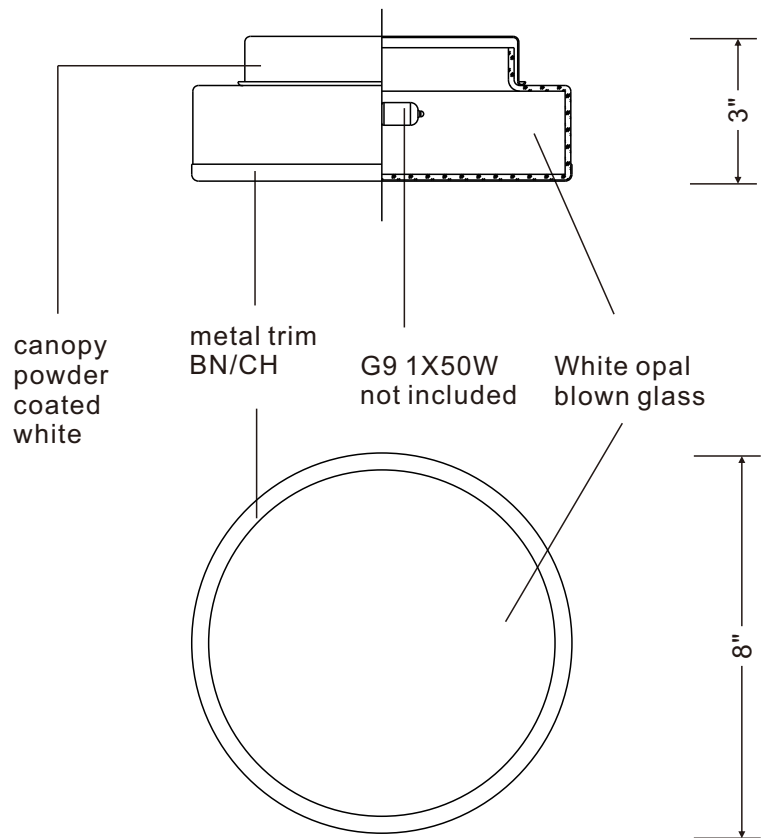

56011BN/CH

SPECIFICATION SHEET

Description:

Single lamp ceiling fixture with white opal blown glass and your choice of chrome or brushed nickel finish

Metal finish:

BN - Brushed nickel

CH - Chrome

Lamping: 1X50W G9

Project:	
Date:	Type:

Custom option:

- Fluorescent option:

1X13W with built in electronic ballast

(see detail on specification sheet of 56011PL113)