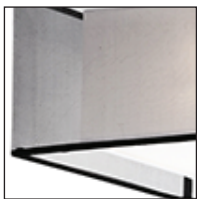

52323

SPECIFICATION SHEET

Description:

Three lamp semi-flush ceiling fixture with square off-white linen inner shade and organza textured outer shade.

Metal Finish(es):

BN - Brushed Nickel

Shade Colour(s):

B - Black

W - White

Lamping:

3 x 60W, A19, Medium Base, 120V

PROJECT:	
DATE:	TYPE:

52323 B