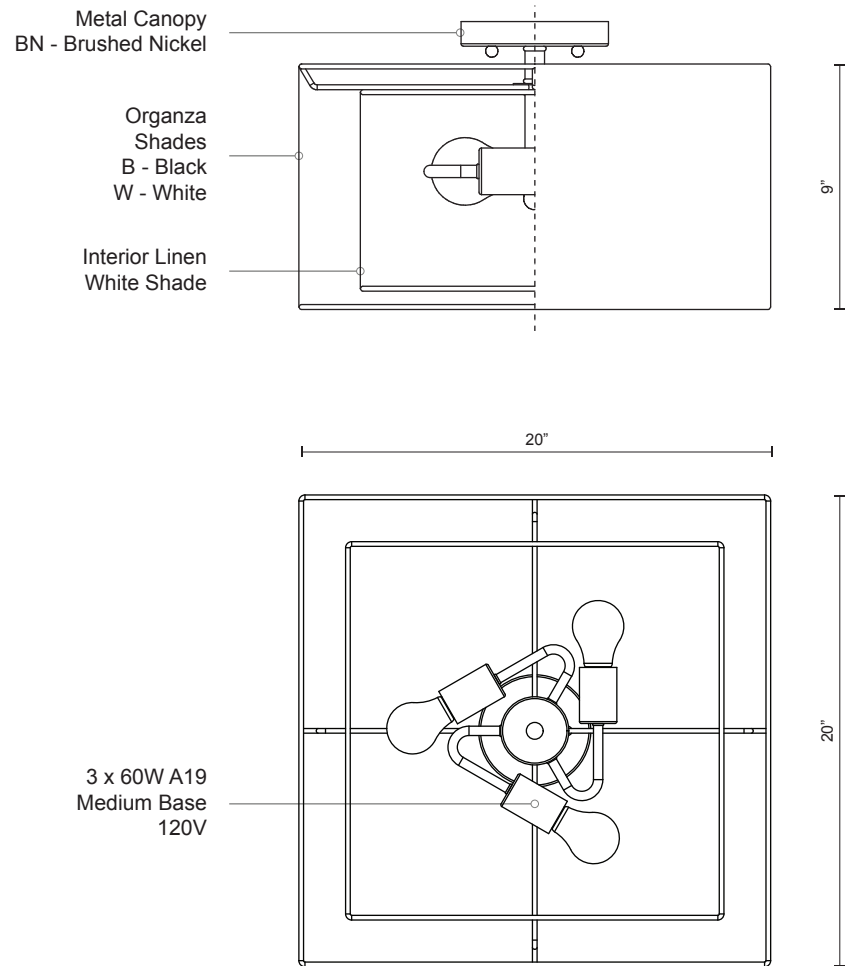

### Description:

Three lamp semi-flush ceiling fixture with square off-white linen inner shade and organza textured outer shade.

### Lamping:

3 x 60W, A19, Medium Base, 120V

PROJECT:	
DATE:	TYPE:

52323 B

52323 B

52323 W