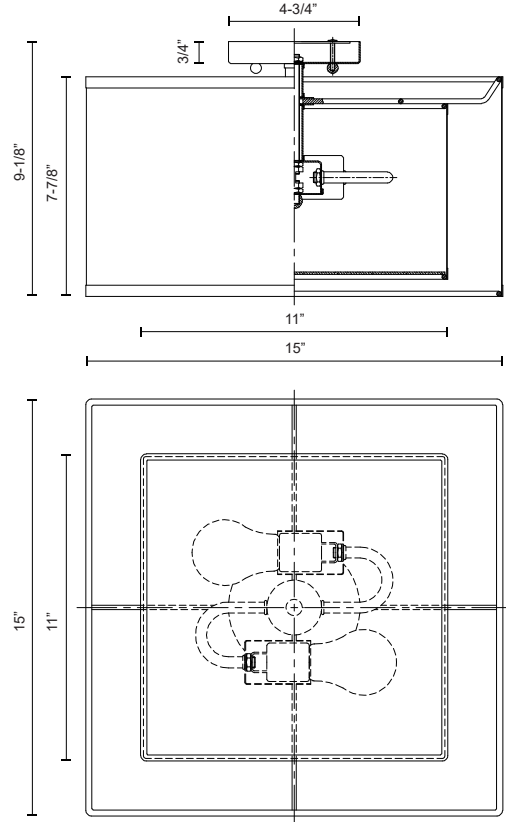

ZIRCON
52322
SEMI FLUSH

PROJECT

52322B
Black

52322W
White

SPECIFICATION DETAILS

* For custom options, consult factory for details.

Fixture Dimensions	W15" x L15" x H9-1/8"
Lamp Type	Incandescent, A19, Medium Base
Wattage	2 x 60W
Voltage	120V
Shade Details	Organza Outer, Linen Inner
Location	Dry
Bulbs Included	No
Warranty	5 Years
Canopy Dimensions	L4-3/4" x W4-3/4" x H3/4"

DESCRIPTION

Two lamp semi flush ceiling fixture with square organza textured shades in your choice of black or white.

KUZCO

19054 28TH AVENUE
SURREY - BC V3Z 6M3
CANADA

WWW.KUZCOLIGHTING.COM

COMMENT