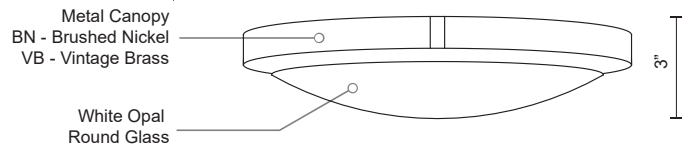

FLOYD
501112-LED
 FLUSH MOUNT

PROJECT

DESCRIPTION

Single LED flush mount ceiling fixture with round white opal glass. Metal details in brushed nickel & vintage brass finish, and is equipped with our powerful 120V AC LED technology

501112-LED
 Brushed Nickel

501112-VB
 Vintage Brass

SPECIFICATION DETAILS

* For custom options, consult factory for details.

Fixture Dimensions	D13" x H3"
Light Source	AC LED Module
Wattage	16W
Total Lumens	1300lm
Delivered Lumens	BN-995lm; VB-938lm;
Voltage	120V
Color Temperature	3000K
CRI (Ra)	90CRI
Optional Color Temps	2700K - 5000K Available, Minimum Order Quantities Apply
LED Rated Life	50,000 hours
Dimming	100% - 10%, ELV Dimmer (Not Included)
Glass Details	Opal Glass
Location	Dry
Compliance	T24-JA8
Warranty	5 Years
Mounting Style	All Orientation; Ceiling and Wall;
CEC Title 24 JA8	Yes, JA8-19