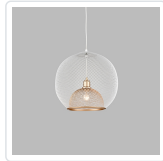

**GIBRALTAR**  
**494418**  
 PENDANTS

PROJECT

**DESCRIPTION**

Single lamp pendant with spherical powder-coated wire mesh shade. Color configurations include uniform black, white or an exterior black or white mesh with inner gold mesh. Suspended by matching cable. Available in 2 sizes.

494418-BK  
Black

494418-BK/GD  
Black/Gold

494418-WH/GD  
White/Gold

**SPECIFICATION DETAILS**

\* For custom options, consult factory for details.

<b>Fixture Dimensions</b>	D18" x H17"
<b>Lamp Type</b>	Incandescent, Medium Base
<b>Wattage</b>	1 x 60W
<b>Voltage</b>	120V
<b>Shade Details</b>	Wire Mesh Shade
<b>Adjustable</b>	Yes
<b>Wire Length</b>	120" Max
<b>Wire Type</b>	Color Matching SVT Cord
<b>Location</b>	Dry
<b>Bulbs Included</b>	No
<b>Warranty</b>	5 Years
<b>Canopy Dimensions</b>	D4-3/4" x H3/4"