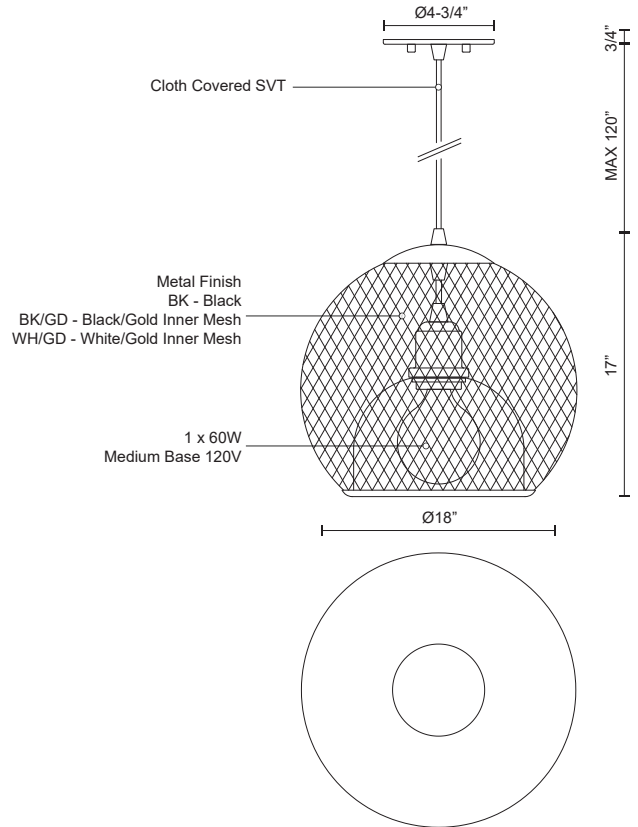

**GIBRALTAR**  
**494418**  
 PENDANTS

PROJECT

**DESCRIPTION**

Single lamp pendant with spherical powder-coated wire mesh shade. Color configurations include uniform black, white or an exterior black or white mesh with inner gold mesh. Suspended by matching cable. Available in 2 sizes.

494418-BK  
Black

494418-BK/GD  
Black/Gold

494418-WH/GD  
White/Gold

**SPECIFICATION DETAILS**

\* For custom options, consult factory for details.

<b>Fixture Dimensions</b>	D18" x H17"
<b>Lamp Type</b>	Incandescent, Medium Base
<b>Wattage</b>	1 x 60W
<b>Voltage</b>	120V
<b>Shade Details</b>	Wire Mesh Shade
<b>Adjustable</b>	Yes
<b>Wire Length</b>	120" Max
<b>Wire Type</b>	Color Matching SVT Cord
<b>Location</b>	Dry
<b>Bulbs Included</b>	No
<b>Warranty</b>	5 Years
<b>Canopy Dimensions</b>	D4-3/4" x H3/4"