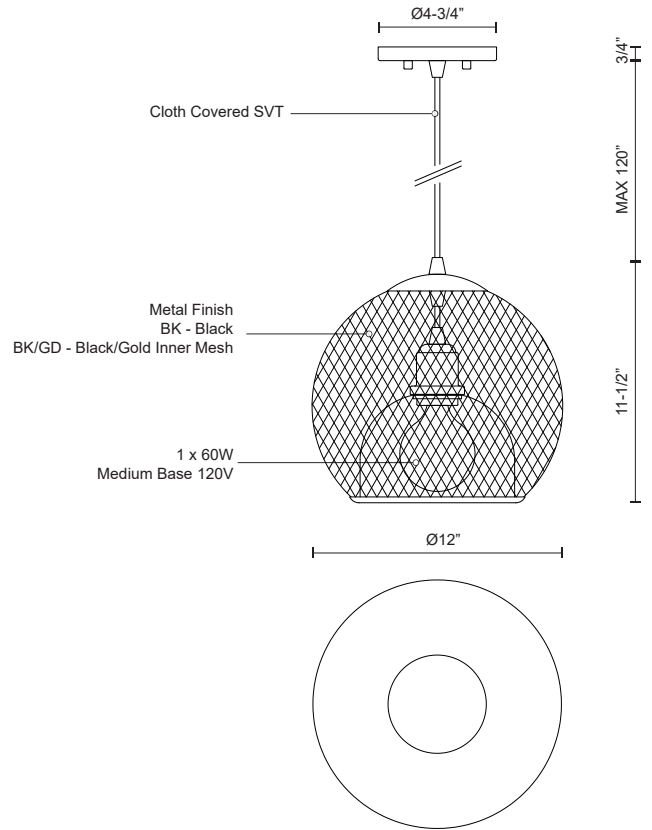

GIBRALTAR
494412
PENDANTS

PROJECT

494412-BK
 Black

494412-BK/GD
 Black/Gold

SPECIFICATION DETAILS

* For custom options, consult factory for details.

Fixture Dimensions	D12" x H11-1/2"
Lamp Type	Incandescent, Medium Base
Wattage	1 x 60W
Voltage	120V
Shade Details	Wire Mesh Shade
Adjustable	Yes
Wire Length	120" Max
Wire Type	Color Matching SVT Cord
Location	Dry
Bulbs Included	No
Warranty	5 Years
Canopy Dimensions	D4-3/4" x H3/4"

DESCRIPTION

Single lamp pendant with spherical powder-coated wire mesh shade. Color configurations include uniform black or an exterior black mesh with inner gold mesh. Suspended by matching cable. Available in 2 sizes.