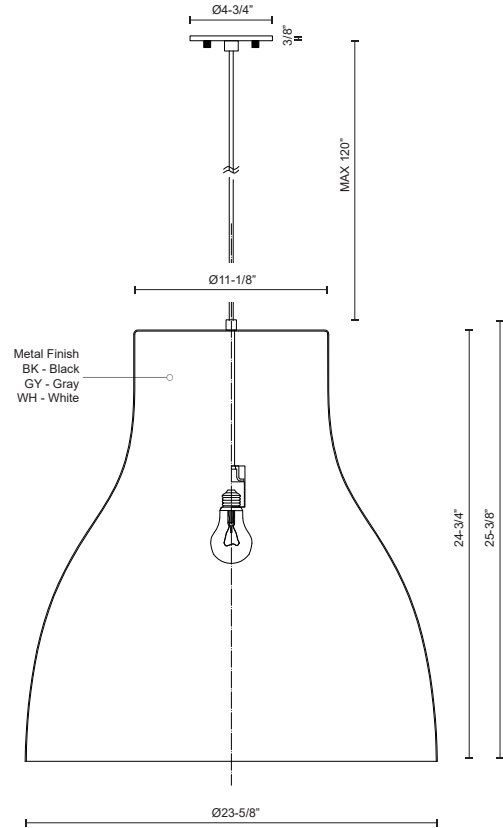

**CRADLE
494224
PENDANTS**

PROJECT

DESCRIPTION

Single-lamp pendant with tapered aluminum shade showcasing powder-coated finishes. Exterior shade colors are either black, gray or white, with matte white interior. Suspended by cloth cable . Available in three sizes.

494224-GY
Gray

494224-BK
Black

494224-WH
White

SPECIFICATION DETAILS

* For custom options, consult factory for details.

Fixture Dimensions	D23-5/8" x H25-3/8"
Lamp Type	Incandescent, Medium Base
Wattage	1 x 60W
Voltage	120V
Shade Details	Spun Aluminum Shade
Adjustable	Yes
Wire Length	120" Max
Wire Type	Color Matching SJT Cord
Location	Dry
Bulbs Included	No
Warranty	5 Years
Canopy Dimensions	D4-3/4" x H3/8"