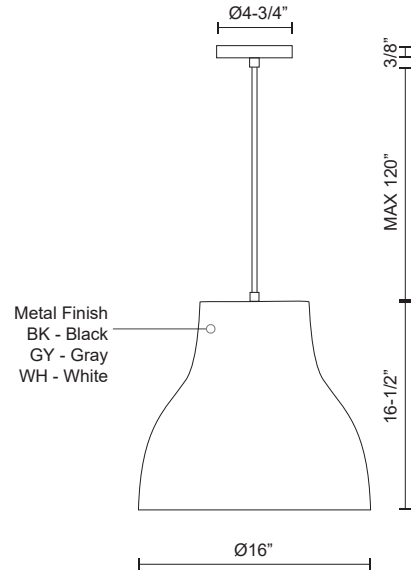

**CRADLE  
494216  
PENDANTS**

PROJECT

**DESCRIPTION**

Single-lamp pendant with tapered aluminum shade showcasing powder-coated finishes. Exterior shade colors are either black, gray or white, with matte white interior. Suspended by cloth cable . Available in three sizes.

494216-BK  
Black

494216-WH  
White

494216-GY  
Gray

**SPECIFICATION DETAILS**

\* For custom options, consult factory for details.

<b>Fixture Dimensions</b>	D16" x H16-1/2"
<b>Lamp Type</b>	Incandescent, Medium Base
<b>Wattage</b>	1 x 60W
<b>Voltage</b>	120V
<b>Shade Details</b>	Spun Aluminum Shade
<b>Adjustable</b>	Yes
<b>Wire Length</b>	120" Max
<b>Wire Type</b>	Color Matching SVT Cord
<b>Location</b>	Dry
<b>Bulbs Included</b>	No
<b>Warranty</b>	5 Years
<b>Canopy Dimensions</b>	D4-3/4" x H3/8"