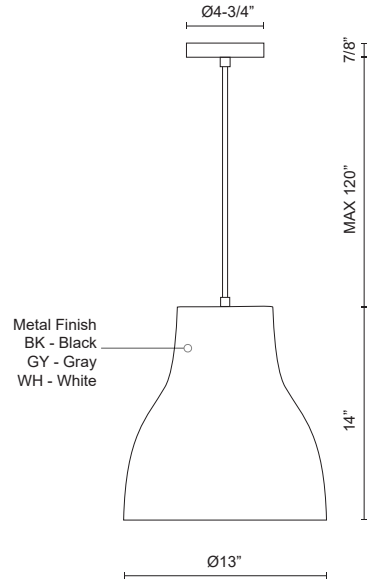

**CRADLE
494213
PENDANTS**

PROJECT

DESCRIPTION

Single-lamp pendant with tapered aluminum shade showcasing powder-coated finishes. Exterior shade colors are either black, gray or white, with matte white interior. Suspended by cloth cable . Available in three sizes.

494213-BK
Black

494213-GY
Gray

494213-WH
White

SPECIFICATION DETAILS

* For custom options, consult factory for details.

Fixture Dimensions	D13" x H14"
Lamp Type	Incandescent, Medium Base
Wattage	1 x 60W
Voltage	120V
Shade Details	Spun Aluminum Shade
Adjustable	Yes
Wire Length	120" Max
Wire Type	Color Matching SVT Cord
Location	Dry
Bulbs Included	No
Warranty	5 Years
Canopy Dimensions	D4-3/4" x H7/8"