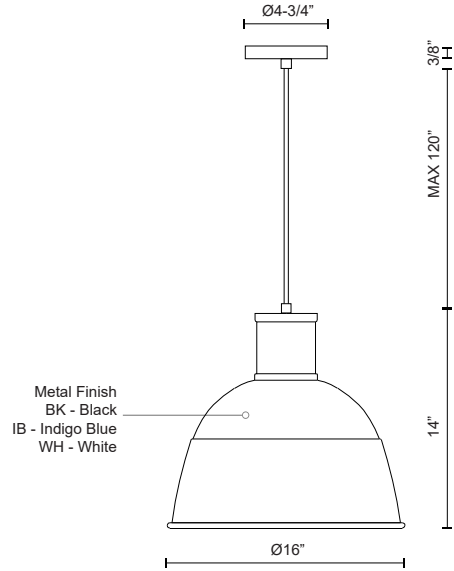

**DESCRIPTION**

Single-lamp pendant with aluminum dome shade showcasing powder-coated finishes. Exterior shade colors are black, white or blue, with matte white interior. Suspended by cloth cable to a maximum 120" length. Available in three sizes.

493516-BK  
Black

493516-IB  
Indigo Blue

493516-WH  
White

**SPECIFICATION DETAILS**

\* For custom options, consult factory for details.

<b>Fixture Dimensions</b>	D16" x H14"
<b>Lamp Type</b>	Incandescent, Medium Base
<b>Wattage</b>	1 x 60W
<b>Voltage</b>	120V
<b>Shade Details</b>	Spun Aluminum Shade
<b>Adjustable</b>	Yes
<b>Wire Length</b>	120" Max
<b>Wire Type</b>	Color Matching SVT Cord
<b>Location</b>	Dry
<b>Bulbs Included</b>	No
<b>Warranty</b>	5 Years
<b>Canopy Dimensions</b>	D4-3/4" x H3/8"

Metal Finish  
BK - Black  
IB - Indigo Blue  
WH - White

Matte White Interior