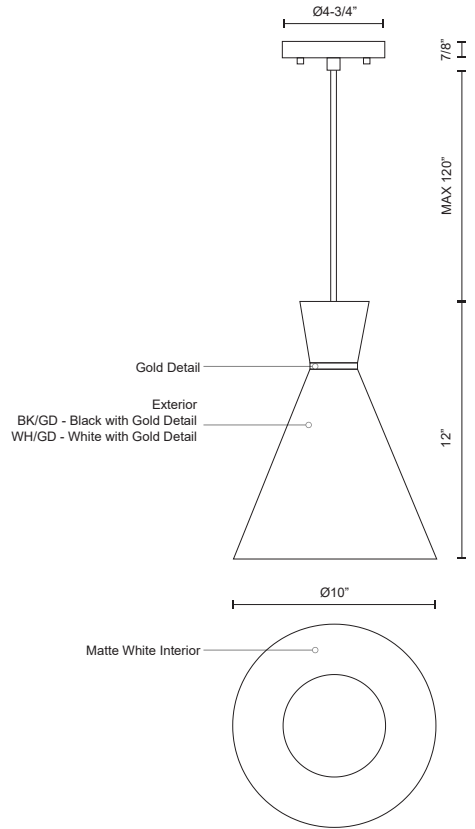

**VANDERBILT**  
**493210**  
**PENDANTS**

PROJECT

493210-BK/GD  
 Black with Gold  
 detail

493210-WH/GD  
 White with Gold  
 detail

**SPECIFICATION DETAILS**

\* For custom options, consult factory for details.

<b>Fixture Dimensions</b>	D10" x H12"
<b>Lamp Type</b>	Incandescent, Medium Base
<b>Wattage</b>	1 x 60W
<b>Voltage</b>	120V
<b>Shade Details</b>	Spun Aluminum Shade
<b>Adjustable</b>	Yes
<b>Wire Length</b>	120" Max
<b>Wire Type</b>	Color Matching SVT Cord
<b>Location</b>	Dry
<b>Bulbs Included</b>	No
<b>Warranty</b>	5 Years
<b>Canopy Dimensions</b>	D4-3/4" x H7/8"

**DESCRIPTION**

Single-lamp pendant with conical aluminum shade with fine powder-coated finishes and anodized gold ring detail. Exterior shade colors are white or black, with matte white interior. Suspended by cloth cable