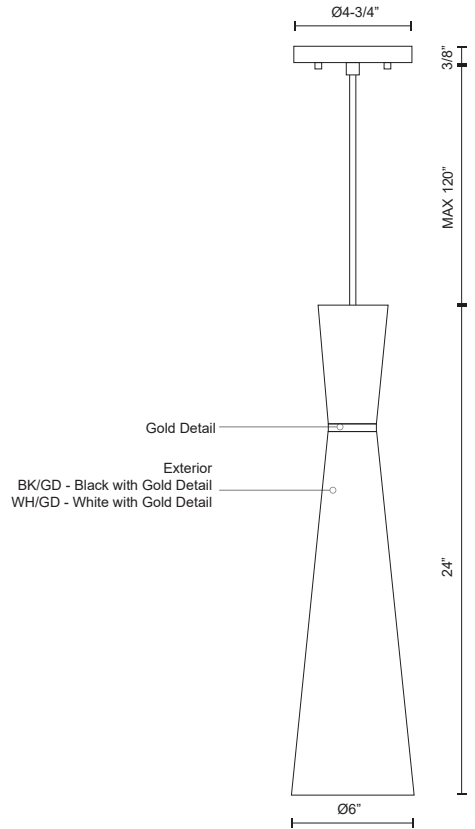

VANDERBILT
493206
PENDANTS

PROJECT

DESCRIPTION

Single-lamp pendant with conical aluminum shade with fine powder-coated finishes and anodized gold ring detail. Exterior shade colors are white or black, with matte white interior. Suspended by cloth cable

493206-WH/GD
 White with Gold
 detail

493206-BK/GD
 Black with Gold
 detail

SPECIFICATION DETAILS

* For custom options, consult factory for details.

Fixture Dimensions	D6" x H24"
Lamp Type	Incandescent, A19, Medium Base
Wattage	1 x 60W
Voltage	120V
Shade Details	Spun Aluminum Shade
Adjustable	Yes
Wire Length	120" Max
Wire Type	Color Matching SVT Cord
Location	Dry
Bulbs Included	No
Warranty	5 Years
Canopy Dimensions	D4-3/4" x H3/8"