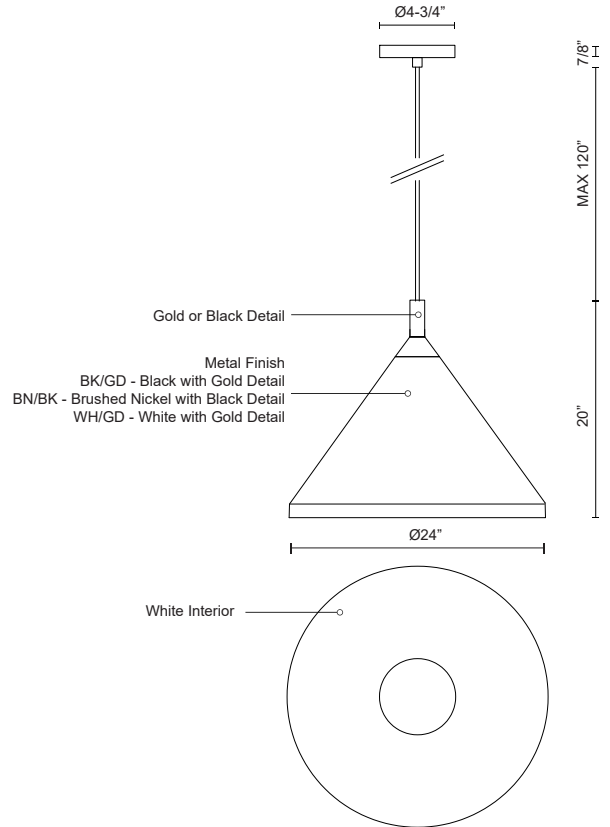

DOROTHY
492824
PENDANTS

PROJECT

492824-BN/BK
 Brushed Nickel with
 Black detail

492824-WH/GD
 White with Gold
 detail

492824-BK/GD
 Black with Gold
 detail

SPECIFICATION DETAILS

* For custom options, consult factory for details.

Fixture Dimensions	D24" x H20"
Lamp Type	Incandescent, Medium Base
Wattage	1 x 60W
Voltage	120V
Shade Details	Spun Aluminum Shade
Adjustable	Yes
Wire Length	120" Max
Wire Type	Color Matching SJT Cord
Location	Dry
Bulbs Included	No
Warranty	5 Years
Canopy Dimensions	D4-3/4" x H7/8"

DESCRIPTION

Single lamp pendant with conical aluminum shade with fine powder-coated or plated finishes with contrasting finial. Exterior shade colors are black or white with gold detail or brushed nickel with black detail. Suspended by cloth cable. Available in 2 sizes.