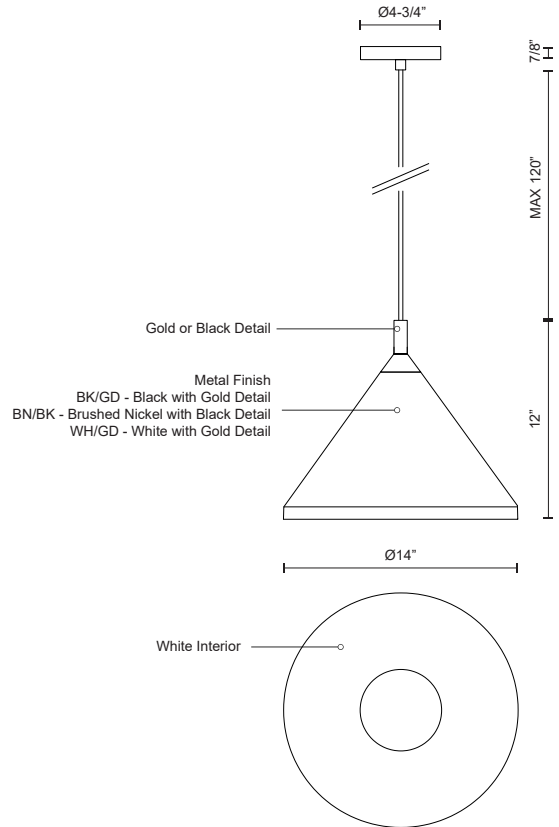

DOROTHY 492814

PENDANTS

PROJECT

DESCRIPTION

Single lamp pendant with conical aluminum shade with fine powder-coated or plated finishes with contrasting finial. Exterior shade colors are black or white with gold detail or brushed nickel with black detail. Suspended by cloth cable. Available in 2 sizes.

492814-BK/GD
Black with Gold
detail

492814-BN/BK
Brushed Nickel with
Black detail

492814-WH/GD
White with Gold
detail

SPECIFICATION DETAILS

* For custom options, consult factory for details.

Fixture Dimensions	D14" x H12"
Lamp Type	Incandescent, Medium Base
Wattage	1 x 60W
Voltage	120V
Shade Details	Spun Aluminum Shade
Adjustable	Yes
Wire Length	120" Max
Wire Type	Color Matching SVT Cord
Location	Dry
Bulbs Included	No
Warranty	5 Years
Canopy Dimensions	D4-3/4" x H7/8"