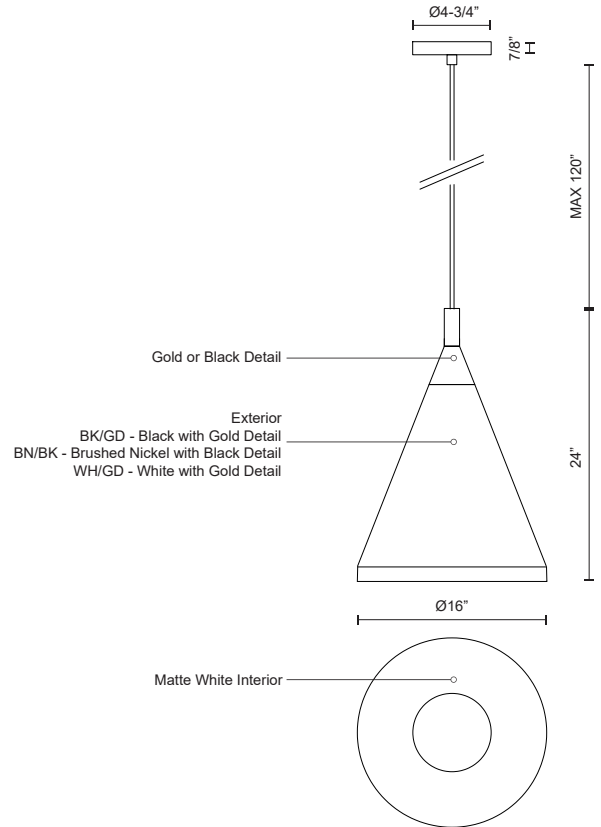

**DOROTHY**  
**492716**  
 PENDANTS

PROJECT

**DESCRIPTION**

Single lamp pendant with conical aluminum shade with fine powder-coated or plated finishes with contrasting finial. Exterior shade colors are black or white with gold detail or brushed nickel with black detail. Suspended by cloth cable. Available in 3 sizes.

492716-BN/BK  
 Brushed Nickel with  
 Black detail

492716-BK/GD  
 Black with Gold  
 detail

492716-WH/GD  
 White with Gold  
 detail

**SPECIFICATION DETAILS**

\* For custom options, consult factory for details.

<b>Fixture Dimensions</b>	D16" x H24"
<b>Lamp Type</b>	Incandescent, Medium Base
<b>Wattage</b>	1 x 60W
<b>Voltage</b>	120V
<b>Shade Details</b>	Spun Aluminum Shade
<b>Adjustable</b>	Yes
<b>Wire Length</b>	120" Max
<b>Wire Type</b>	Color Matching SVT Cord
<b>Location</b>	Dry
<b>Bulbs Included</b>	No
<b>Warranty</b>	5 Years
<b>Canopy Dimensions</b>	D4-3/4" x H7/8"