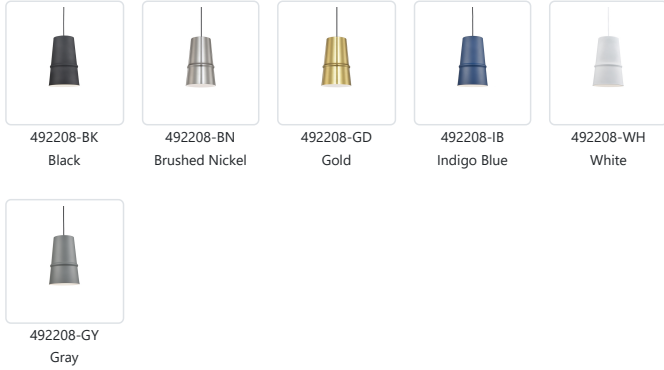

**CASTOR
492208
PENDANTS**

PROJECT

DESCRIPTION

Single-lamp pendant with conical aluminum shade showcasing powder-coated finishes against a matte white interior. Exterior shade colors are black, gray, white or blue. Metallic exterior options are brushed nickel or gold. Suspended by cloth cable

SPECIFICATION DETAILS

* For custom options, consult factory for details.

Fixture Dimensions	D8" x H12"
Lamp Type	Incandescent, Medium Base
Wattage	1 x 60W
Voltage	120V
Shade Details	Spun Aluminum Shade
Adjustable	Yes
Wire Length	120" Max
Wire Type	Color Matching SVT Cord
Location	Dry
Bulbs Included	No
Warranty	5 Years
Canopy Dimensions	D4-3/4" x H7/8"