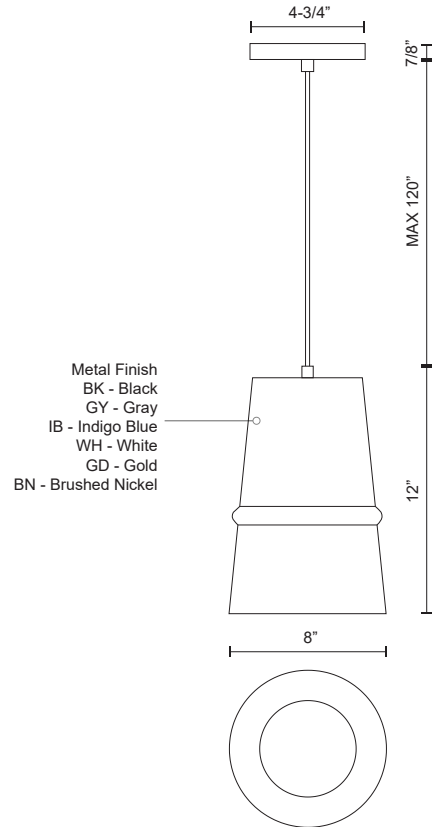

**CASTOR
492208
PENDANTS**

PROJECT

DESCRIPTION

Single-lamp pendant with conical aluminum shade showcasing powder-coated finishes against a matte white interior. Exterior shade colors are black, gray, white or blue. Metallic exterior options are brushed nickel or gold. Suspended by cloth cable

SPECIFICATION DETAILS

* For custom options, consult factory for details.

Fixture Dimensions	D8" x H12"
Lamp Type	Incandescent, Medium Base
Wattage	1 x 60W
Voltage	120V
Shade Details	Spun Aluminum Shade
Adjustable	Yes
Wire Length	120" Max
Wire Type	Color Matching SVT Cord
Location	Dry
Bulbs Included	No
Warranty	5 Years
Canopy Dimensions	D4-3/4" x H7/8"