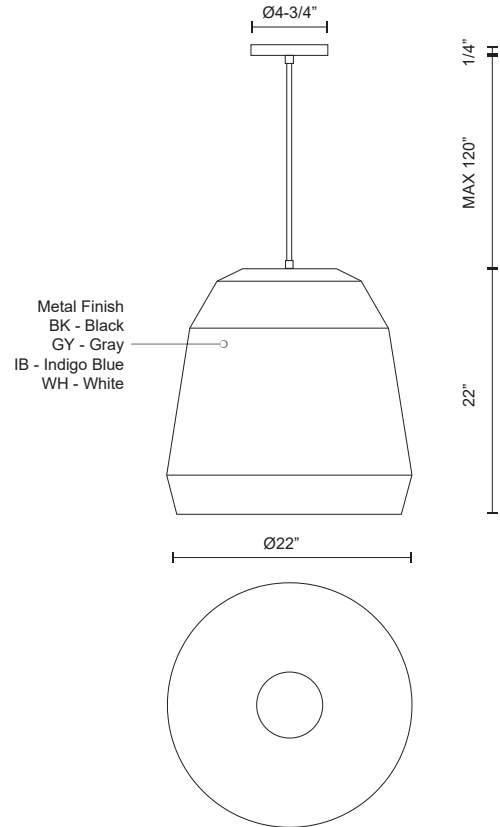

SEDONA
492122
 PENDANTS

PROJECT

DESCRIPTION

Single-lamp pendant with faceted aluminum shade showcasing powder-coated finishes against a matte white interior. Exterior shade colors are black, blue, white or gray. Suspended by cloth cable. Available in two sizes.

492122-GY
Gray

492122-BK
Black

492122-IB
Indigo Blue

492122-WH
White

SPECIFICATION DETAILS

* For custom options, consult factory for details.

Fixture Dimensions	D22" x H22"
Lamp Type	Incandescent, Medium Base
Wattage	1 x 60W
Voltage	120V
Shade Details	Spun Aluminum Shade
Adjustable	Yes
Wire Length	120" Max
Wire Type	Color Matching SJT Cord
Location	Dry
Bulbs Included	No
Warranty	5 Years
Canopy Dimensions	D4-3/4" x H1/4"