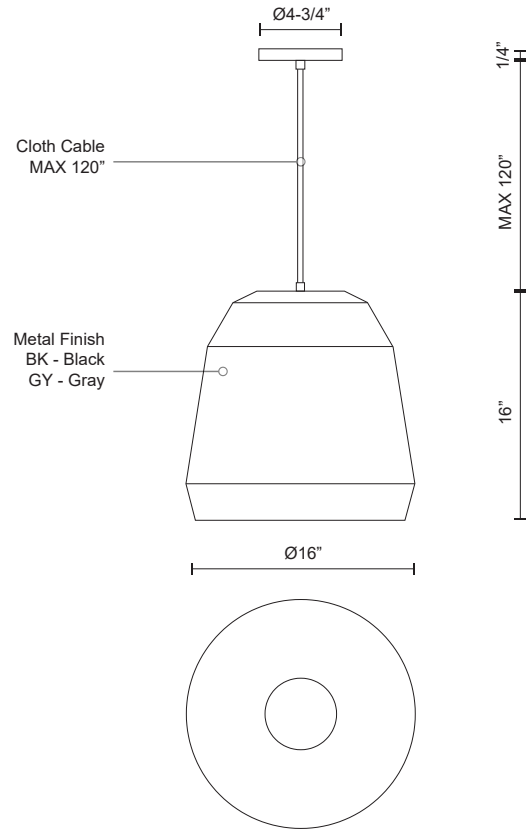

SEDONA
492116
 PENDANTS

PROJECT

DESCRIPTION

Single-lamp pendant with faceted aluminum shade showcasing powder-coated finishes against a matte white interior. Exterior shade colors are black or gray. Suspended by cloth cable. Available in two sizes.

492116-GY
 Gray

492116-BK
 Black

SPECIFICATION DETAILS

* For custom options, consult factory for details.

Fixture Dimensions	D16" x H16"
Lamp Type	Incandescent, Medium Base
Wattage	1 x 60W
Voltage	120V
Shade Details	Spun Aluminum Shade
Adjustable	Yes
Wire Length	120" Max
Wire Type	Color Matching SVT Cord
Location	Dry
Bulbs Included	No
Warranty	5 Years
Canopy Dimensions	D4-3/4" x H1/4"