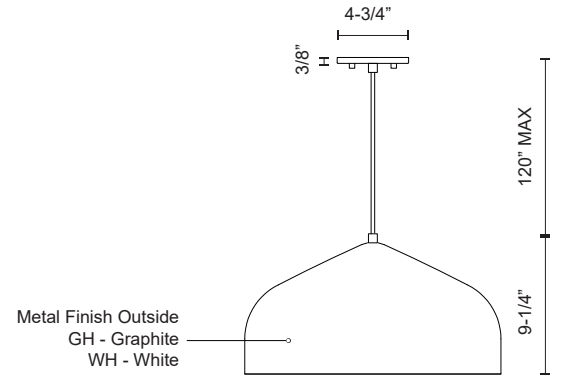

HELENA 49117

PENDANTS

PROJECT

DESCRIPTION

Single-lamp pendant with spun aluminum shade showcasing powder-coated finishes in contrasting hues. Exterior shade colors are graphite or white, with either silver, gold, copper or blue on the interior. Available in two sizes.

49117-GH/GD Graphite/Gold
49117-GH/SV Graphite/Silver
49117-WH/SV White/Silver
49117-WH/BU White/Blue
49117-WH/GD White/Gold

SPECIFICATION DETAILS

* For custom options, consult factory for details.

Fixture Dimensions	D16-7/8" x H9-1/4"
Lamp Type	Incandescent, Medium Base
Wattage	1 x 60W
Voltage	120V
Shade Details	Spun Aluminum Shade
Adjustable	Yes
Wire Length	120" Max
Wire Type	Color Matching SVT Cord
Location	Dry
Bulbs Included	No
Warranty	5 Years
Canopy Dimensions	D4-3/4" x H3/8"