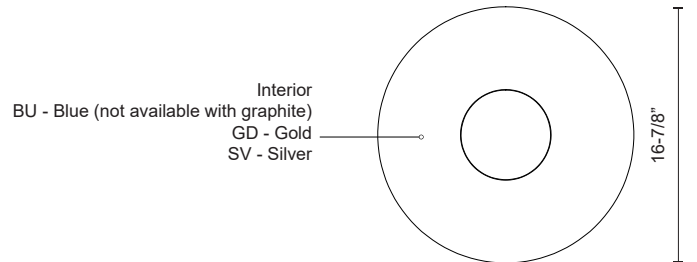

HELENA 49117

PENDANTS

PROJECT

DESCRIPTION

Single-lamp pendant with spun aluminum shade showcasing powder-coated finishes in contrasting hues. Exterior shade colors are graphite or white, with either silver, gold, copper or blue on the interior. Available in two sizes.

49117-GH/GD Graphite/Gold
49117-GH/SV Graphite/Silver
49117-WH/SV White/Silver
49117-WH/BU White/Blue
49117-WH/GD White/Gold

SPECIFICATION DETAILS

* For custom options, consult factory for details.

Fixture Dimensions	D16-7/8" x H9-1/4"
Lamp Type	Incandescent, Medium Base
Wattage	1 x 60W
Voltage	120V
Shade Details	Spun Aluminum Shade
Adjustable	Yes
Wire Length	120" Max
Wire Type	Color Matching SVT Cord
Location	Dry
Bulbs Included	No
Warranty	5 Years
Canopy Dimensions	D4-3/4" x H3/8"