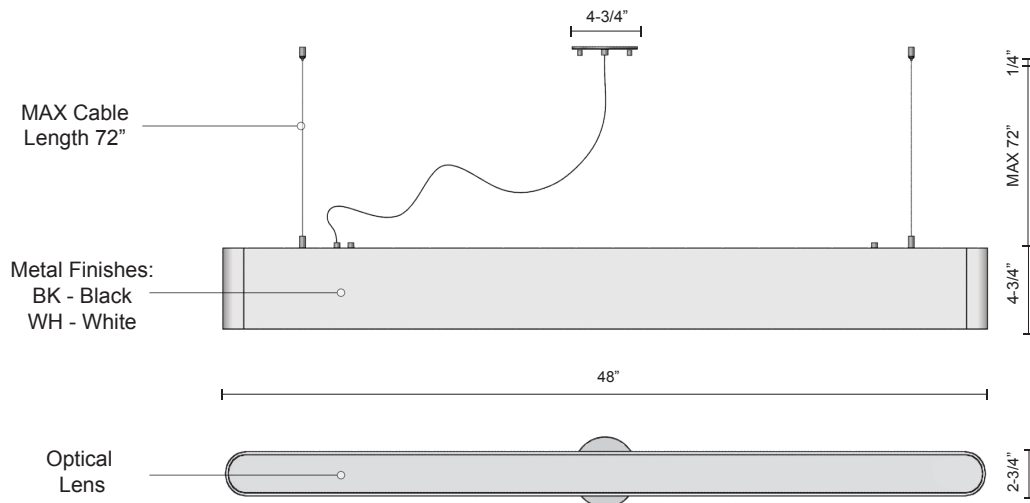

442005-LED

SPECIFICATION SHEET

PROJECT	
DATE	TYPE

Sophisticated LED technology meets indoor ceiling fixture

- Linear metal shade in black or white
- Premium optical lens
- Maximum cable length 72"
- Dimmable with ELV dimmer (Not included)
- 120V

Color Temp 3000K
CRI (Ra) >80
Dimming 100% - 10%
Rated Life 50,000 hours

Voltage	Watt	LED Lumens	Delivered Lumens	Finish(es)
120V	40W	3200	1410	BK / WH