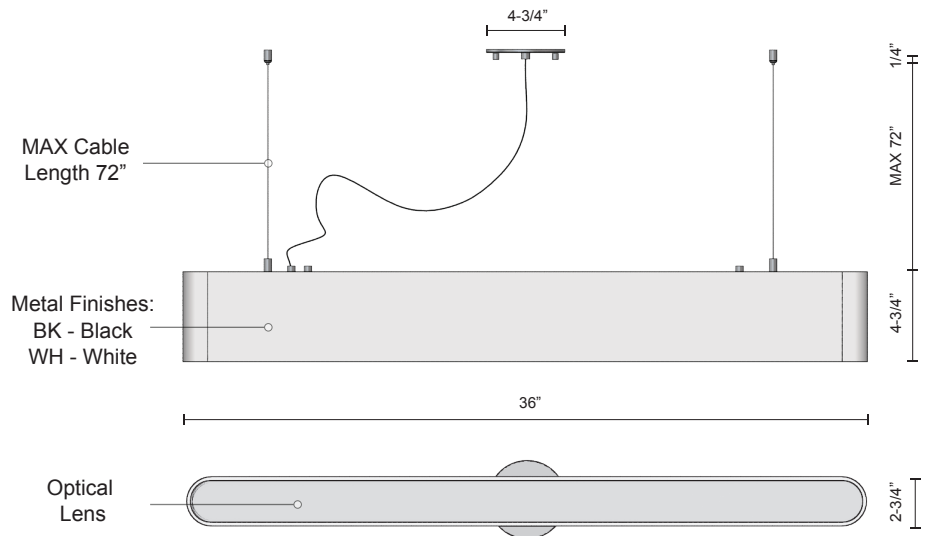

442004-LED

SPECIFICATION SHEET

PROJECT		
DATE		TYPE

Sophisticated LED technology meets indoor ceiling fixture

- Linear metal shade in black or white
- Premium optical lens
- Maximum cable length 72"
- Dimmable with ELV dimmer (Not included)
- 120V

Color Temp 3000K
 CRI (Ra) >90
 Dimming 100% - 10%
 Rated Life 50,000 hours

Voltage	Watt	LED Lumens	Delivered Lumens	Finish(es)
120V	37.5W	3000	1300	BK / WH

442004LED-WH

442004LED-BK

442004LED-WH