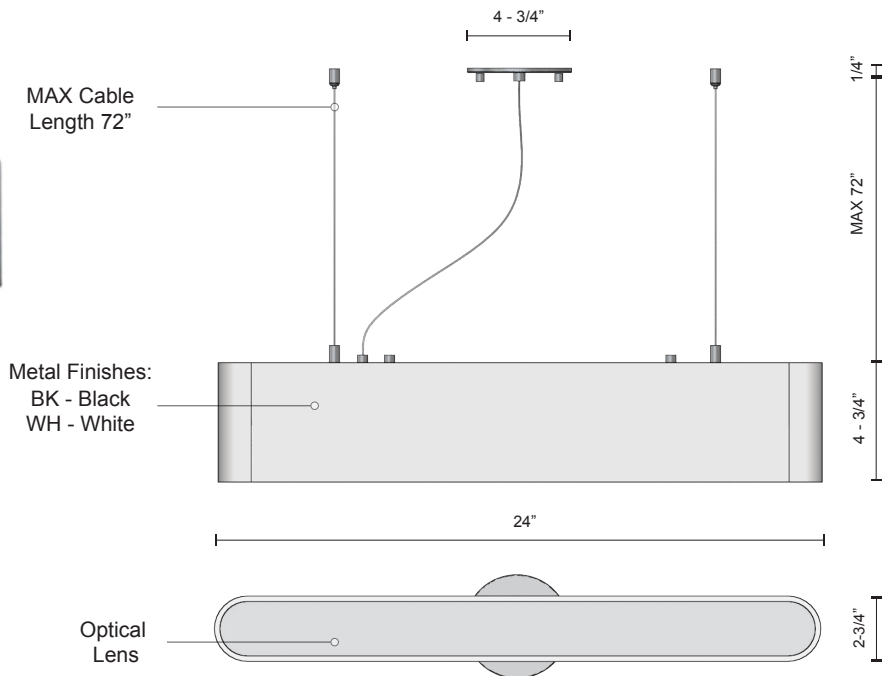

442003-LED

SPECIFICATION SHEET

PROJECT	
DATE	TYPE

Sophisticated LED technology meets indoor ceiling fixture

- Linear metal shade in black or white
- Premium optical lens
- Maximum cable length 72"
- Dimmable with ELV dimmer (Not included)
- 120V

Color Temp 3000K
 CRI (Ra) >80
 Dimming 100% - 10%
 Rated Life 50,000 hours

Voltage	Watt	LED Lumens	Delivered Lumens	Finish(es)
120V	20W	1800	590	BK / WH

442003LED-BK

442003LED-BK

442003LED-WH