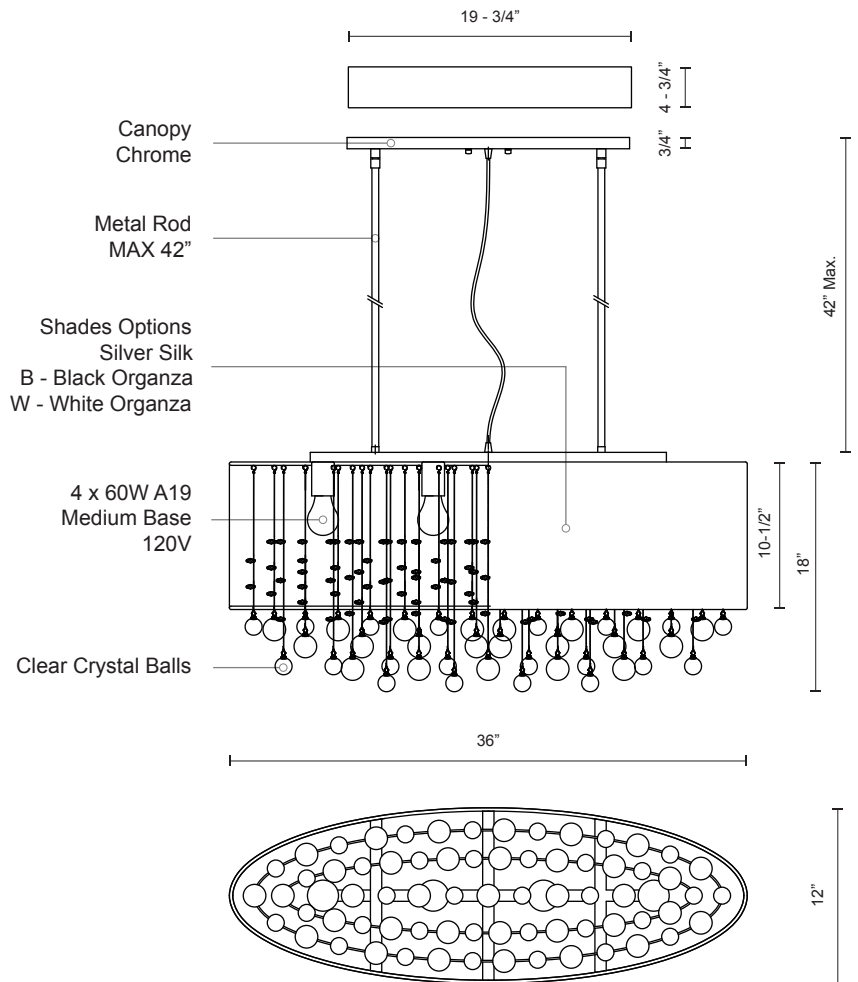

42156

SPECIFICATION SHEET

Description:

Four lamp pendant with clear crystal balls

Shades Finish:

Silver Silk B - Black Organza W - White Organza

Lamping:

4 x 60W, A19, Medium Base, 120V

PROJECT:	
DATE:	TYPE:

42156 B

42156

42156 W