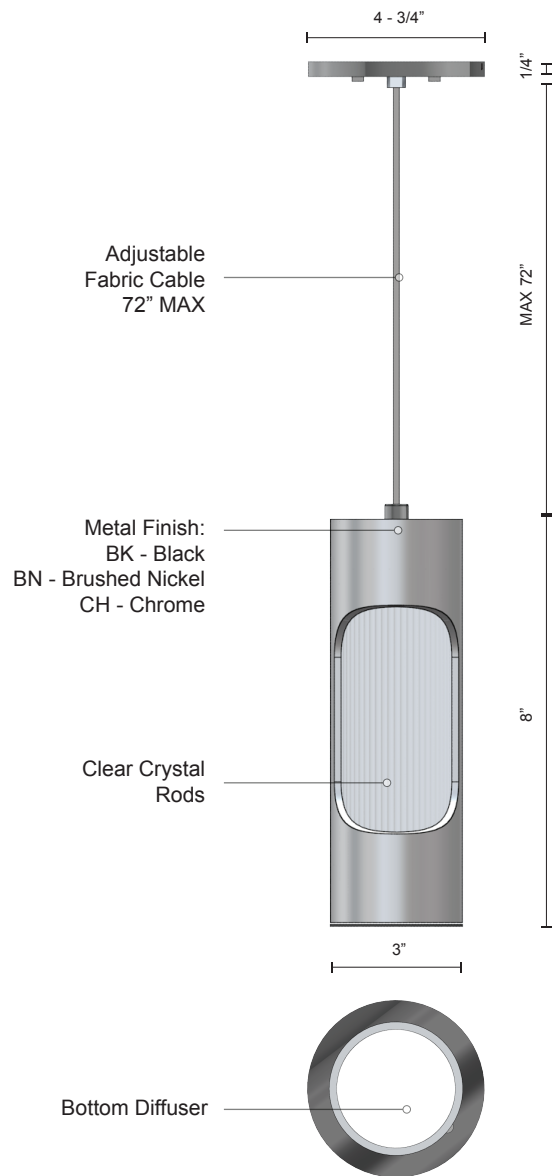

420011-LED

SPECIFICATION SHEET

Sophisticated LED technology meets pendant with industrial flair

- Metal housing and clear crystal rods
- Includes bottom diffuser
- Black, brushed nickel, or chrome details
- Dimmable with ELV dimmer (Not included)
- 120V

Color Temp 3000K
 CRI (Ra) >80
 Dimming 100% - 10%
 Rated Life 50,000 hours

Voltage	Watt	LED Lumens	Delivered Lumens	Finish(es)
120V	7W	600	280	CH / BK / BN

PROJECT	
DATE	TYPE

420011CH-LED

420011BK-LED

420011BN-LED

420011CH-LED