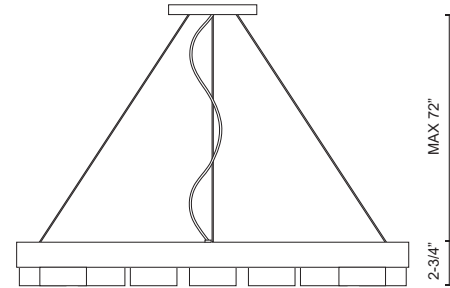

BELLE
401441CH-LED
 PENDANTS

PROJECT

DESCRIPTION

Sophisticated sleek modern designed nine lamp LED pendant. Polished chrome ring with nine clear crystal diffusers evenly spaced apart on the bottom side of the pendant. Equipped with our powerful 120V AC LED technology.

SPECIFICATION DETAILS

* For custom options, consult factory for details.

Fixture Dimensions	D20" x H2-3/4"
Light Source	AC LED Module
Wattage	43W
Total Lumens	3600lm
Delivered Lumens	CH-2325lm*
Voltage	120V
Color Temperature	3000K
CRI (Ra)	90CRI
Optional Color Temps	2700K - 5000K Available, Minimum Order Quantities Apply
LED Rated Life	50,000 hours
Dimming	100% - 10%, ELV Dimmer (Not Included)
Diffuser Details	Acrylic diffuser
Adjustable	Yes
Wire Length	72" Max
Wire Type	Clear SSL Wire
Location	Dry
Warranty	5 Years
Canopy Dimensions	D6" x H3/4"
Finish Option(s)	Chrome