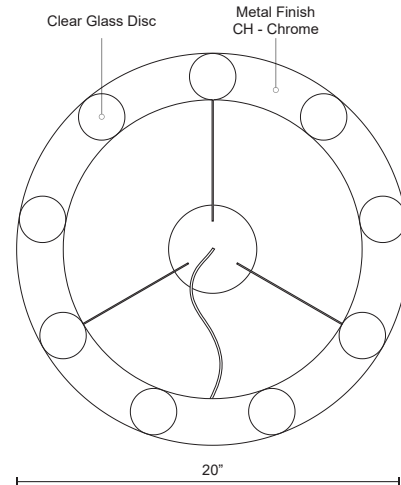

BELLE
401441CH-LED
 PENDANTS

PROJECT

DESCRIPTION

Sophisticated sleek modern designed nine lamp LED pendant. Polished chrome ring with nine clear crystal diffusers evenly spaced apart on the bottom side of the pendant. Equipped with our powerful 120V AC LED technology.

SPECIFICATION DETAILS

* For custom options, consult factory for details.

Fixture Dimensions	D20" x H2-3/4"
Light Source	AC LED Module
Wattage	43W
Total Lumens	3600lm
Delivered Lumens	CH-2325lm*
Voltage	120V
Color Temperature	3000K
CRI (Ra)	90CRI
Optional Color Temps	2700K - 5000K Available, Minimum Order Quantities Apply
LED Rated Life	50,000 hours
Dimming	100% - 10%, ELV Dimmer (Not Included)
Diffuser Details	Acrylic diffuser
Adjustable	Yes
Wire Length	72" Max
Wire Type	Clear SSL Wire
Location	Dry
Warranty	5 Years
Canopy Dimensions	D6" x H3/4"
Finish Option(s)	Chrome